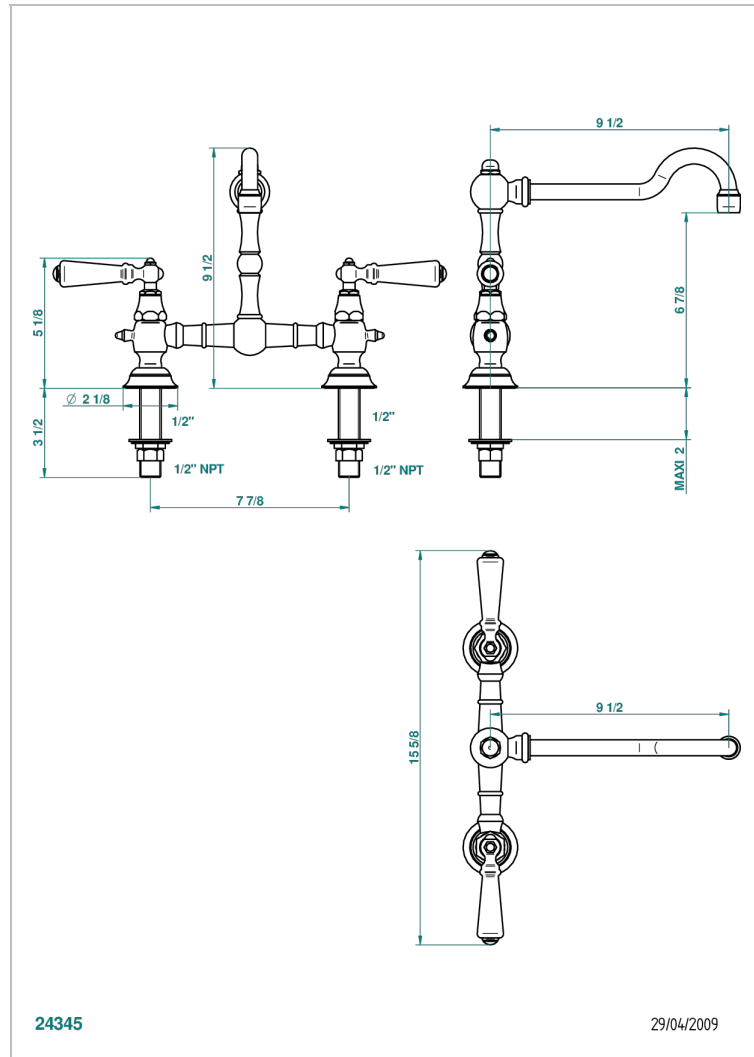

1900 WITH LEVER HANDLES

G28-159/US

Exposed lavatory or kitchen faucet 8" ctc, 2-hole, less drain

24345

29/04/2009

CHARACTERISTIC

- 1900 with lever handles
- Exposed lavatory or kitchen faucet 8" ctc, 2-hole, less drain

TECHNICAL SPECS

- Recommandé : 3 bars (max. 5 bars) - Advised : 43,5 psi (max. 72 psi)
- 8,3 l/min à 3 bars (2.2 gpm at 43.5 psi)

AVAILABLE FINITIONS

Black ceram - D30
Blush PVD - H62
Brass color PVD - H49
Brown bronze color PVD - F33
Chrome polished - A02
Chrome polished / gold polished - G02