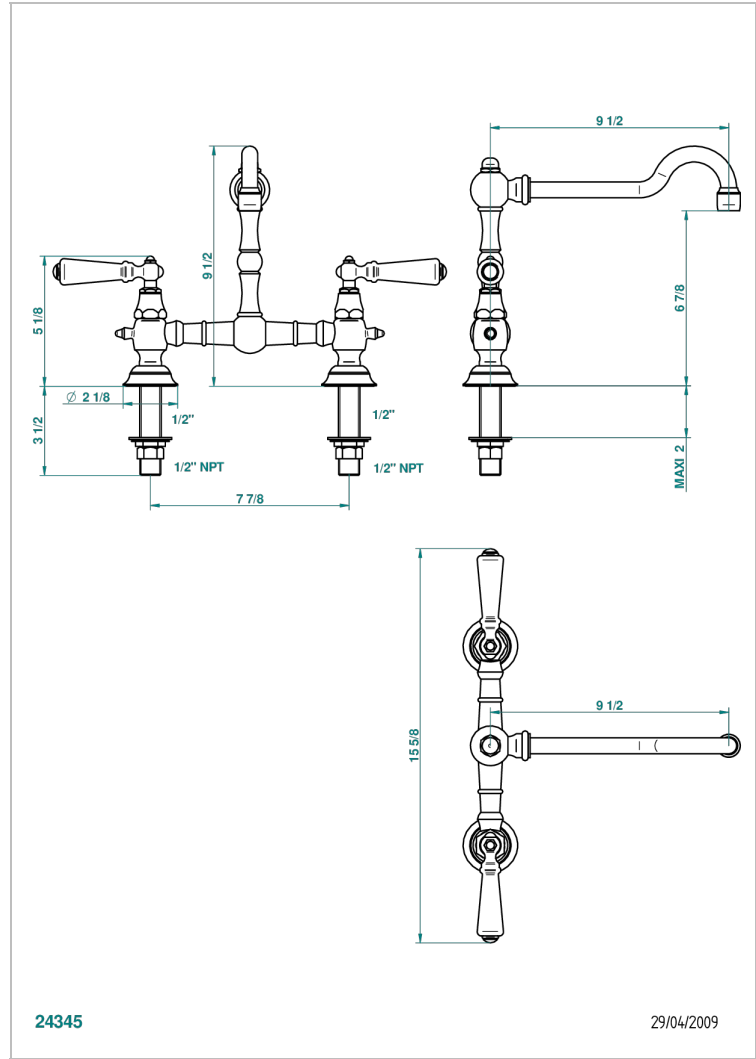

# 1900 WITH LEVER HANDLES

G28-159/US

Exposed lavatory or kitchen faucet 8" ctc, 2-hole, less drain

## CHARACTERISTIC

- 1900 with lever handles
- Exposed lavatory or kitchen faucet 8" ctc, 2-hole, less drain