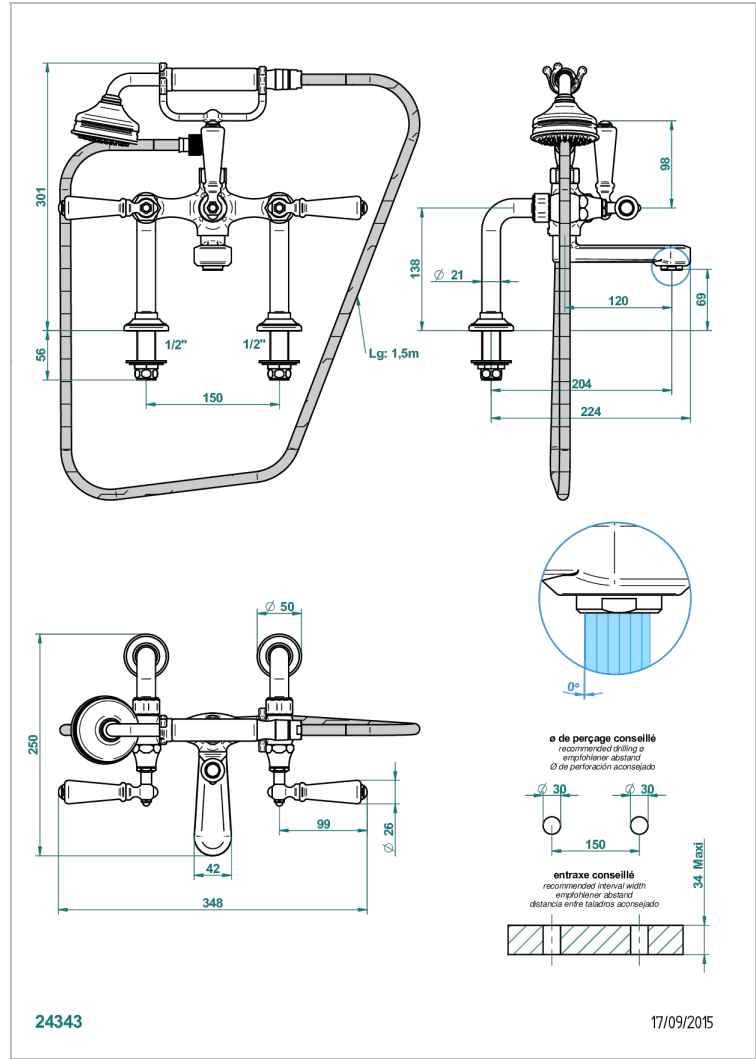

CHARLESTON WITH LEVER

G75-13G

Rim mounted 2-hole bath/telephone shower mixer, shower and hose

CHARACTERISTIC

- ACS : 21ACCLY034

TECHNICAL SPECS

- Recommandé : 3 bars (max. 5 bars) - Advised : 43,5 psi (max. 72 psi)
- Bec : 35 l/min à 3 bars - Douchette : 9,5 l/min à 3 bars
- Spout : 9.26 gpm at 43.5 psi - Handshower : 2.5 gpm at 43.5 psi

STANDARDS

AVAILABLE FINITIONS

- Antique nickel - H28
- Black ceram - D30
- Blush PVD - H62
- Brass color PVD - H49
- Brown bronze color PVD - F33
- Gold color PVD - H52

- Graphite PVD - H64
- Lacquered light bronze - D01
- Matt Umber PVD - H67
- Matt blush PVD - H60
- Matt brass color PVD - H50
- Matt brown bronze color PVD - F34