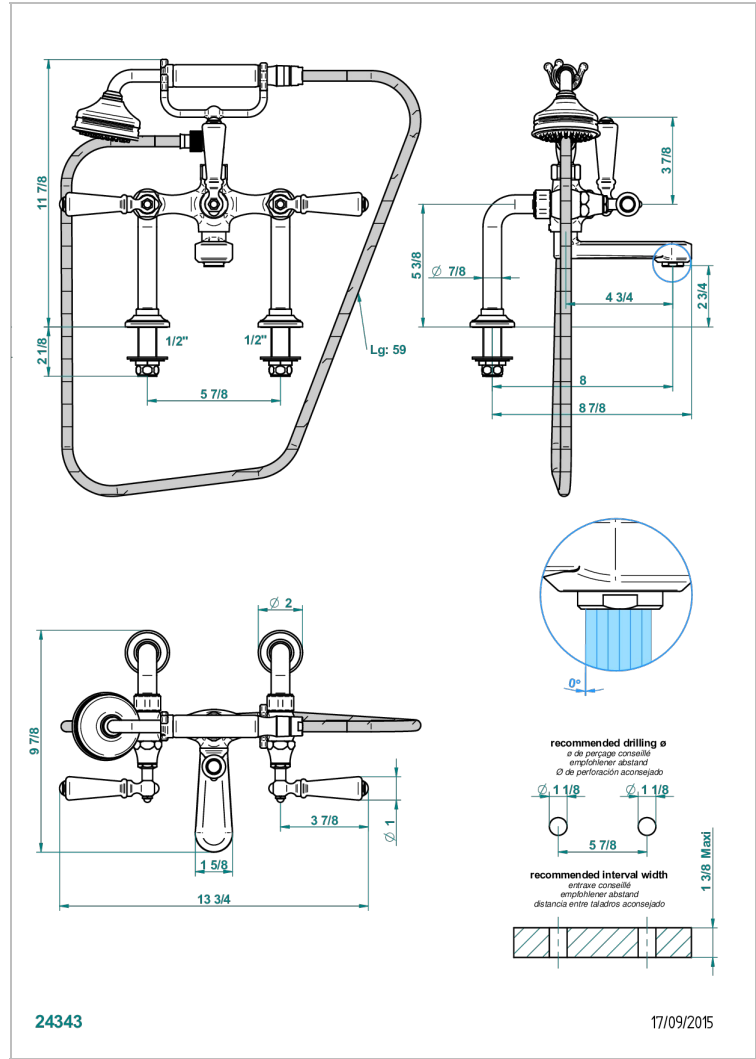

CHARLESTON WITH LEVER

G75-13G

Rim mounted 2-hole bath/telephone shower mixer, shower and hose

CHARACTERISTIC

- ACS : 21ACCLY034

TECHNICAL SPECS

- Recommandé : 3 bars (max. 5 bars) - Advised : 43,5 psi (max. 72 psi)
- Bec : 35 l/min à 3 bars - Douchette : 9,5 l/min à 3 bars
- Spout : 9.26 gpm at 43.5 psi - Handshower : 2.5 gpm at 43.5 psi

STANDARDS

AVAILABLE FINITIONS

- Antique nickel - H28
- Black ceram - D30
- Blush PVD - H62
- Brass color PVD - H49
- Brown bronze color PVD - F33
- Gold color PVD - H52

- Graphite PVD - H64
- Lacquered light bronze - D01
- Matt Umber PVD - H67
- Matt blush PVD - H60
- Matt brass color PVD - H50
- Matt brown bronze color PVD - F34