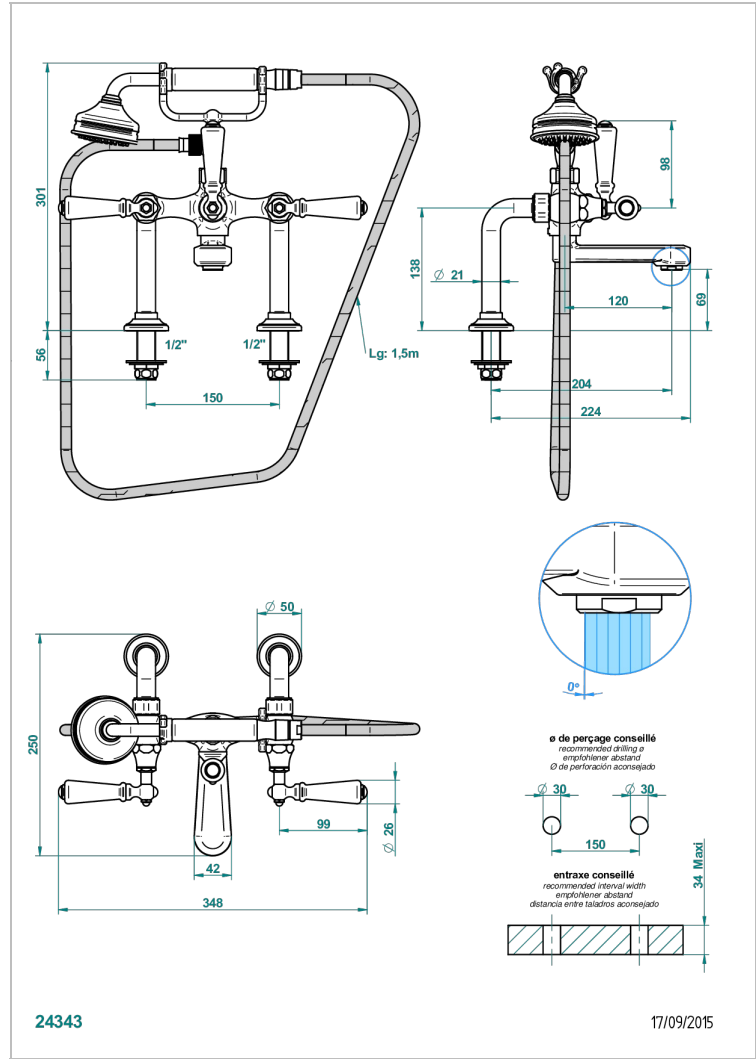

CHARLESTON WITH LEVER

G75-13G

Rim mounted 2-hole bath/telephone shower mixer, shower and hose

CHARACTERISTIC

- ACS : 21ACCLY034

TECHNICAL SPECS

- Recommandé : 3 bars (max. 5 bars) - Advised : 43,5 psi (max. 72 psi)
- Bec : 35 l/min à 3 bars - Douchette : 9,5 l/min à 3 bars
- Spout : 9.26 gpm at 43.5 psi - Handshower : 2.5 gpm at 43.5 psi

STANDARDS

AVAILABLE FINITIONS

Antique nickel - H28
Black ceram - D30
Blush PVD - H62
Brass color PVD - H49
Brown bronze color PVD - F33
Gold color PVD - H52

Graphite PVD - H64
Lacquered light bronze - D01
Matt Umber PVD - H67
Matt blush PVD - H60
Matt brass color PVD - H50
Matt brown bronze color PVD - F34