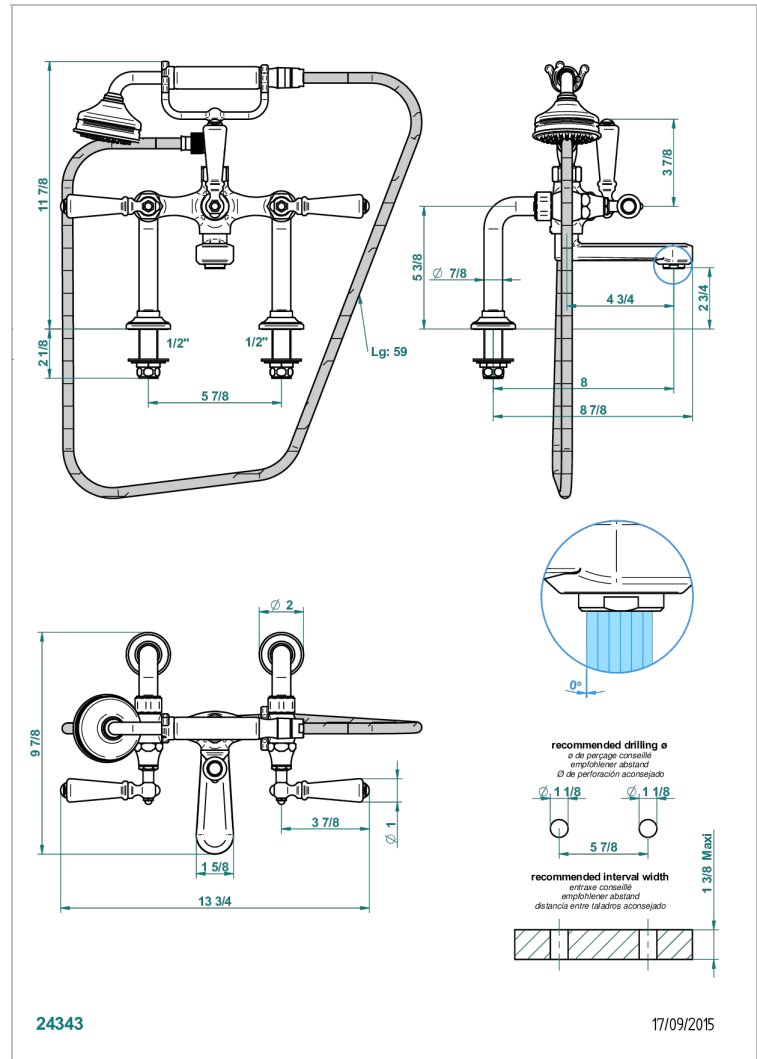

# CHARLESTON WITH LEVER

G75-13G

Rim mounted 2-hole bath/telephone shower mixer, shower and hose

THG<sup>®</sup>  
PARIS

## CHARACTERISTIC

- ACS : 21ACCLY034

## TECHNICAL SPECS

- Recommandé : 3 bars (max. 5 bars) - Advised : 43,5 psi (max. 72 psi)
- Bec : 35 l/min à 3 bars - Douchette : 9,5 l/min à 3 bars
- Spout : 9.26 gpm at 43.5 psi - Handshower : 2.5 gpm at 43.5 psi