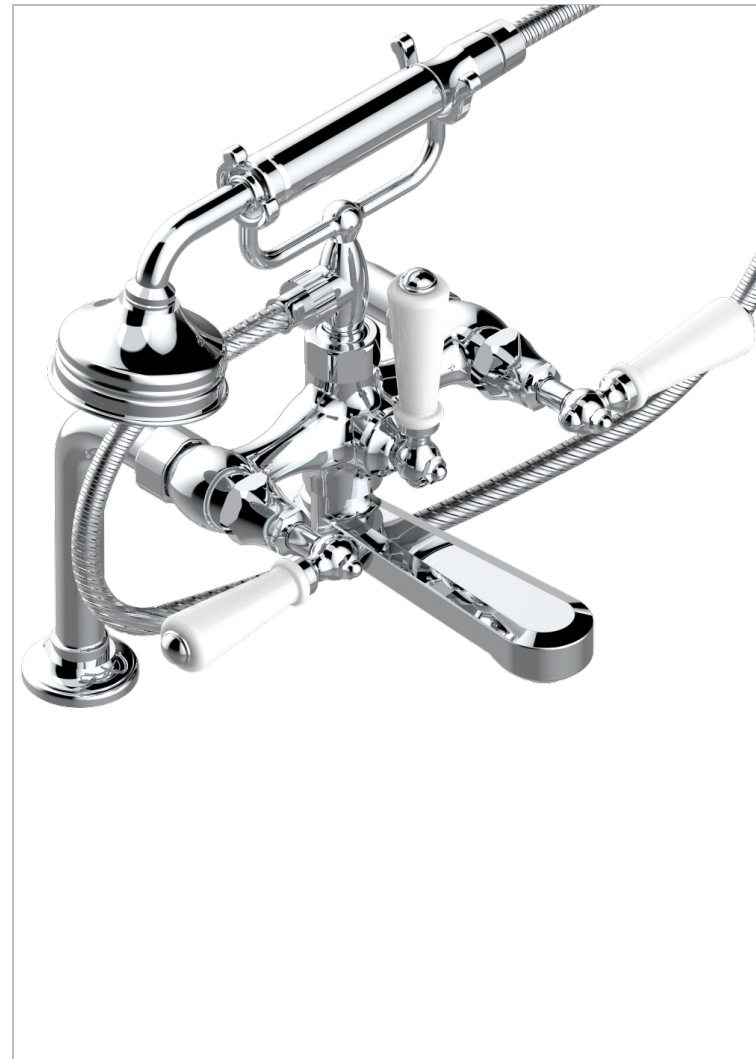

# CHARLESTON WITH LEVER

G75-13G

Rim mounted 2-hole bath/telephone shower mixer, shower and hose

THG<sup>®</sup>  
PARIS

## CHARACTERISTIC

- ACS : 21ACCLY034

## TECHNICAL SPECS

- Recommandé : 3 bars (max. 5 bars) - Advised : 43,5 psi (max. 72 psi)
- Bec : 35 l/min à 3 bars - Douchette : 9,5 l/min à 3 bars
- Spout : 9.26 gpm at 43.5 psi - Handshower : 2.5 gpm at 43.5 psi