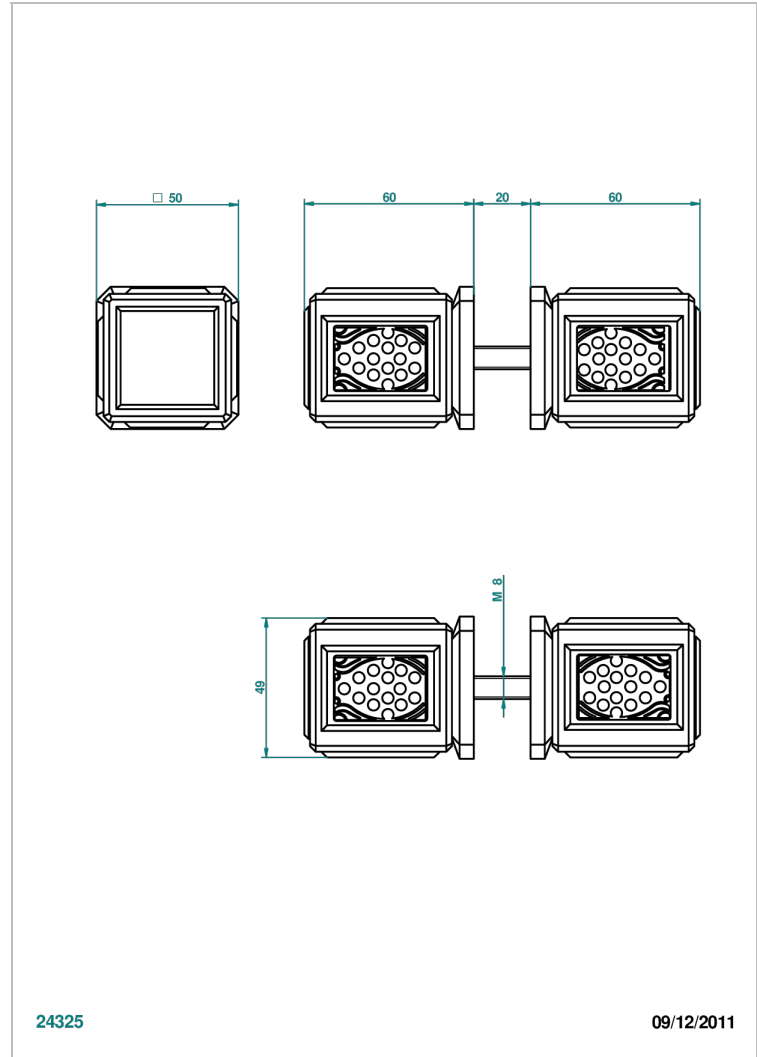

# METROPOLIS CLEAR CRYSTAL

A2A-638V

Pair of large knobs

THG<sup>®</sup>  
PARIS

24325

09/12/2011

## CHARACTERISTIC

- Métropolis Clear crystal
- Pair of large knobs