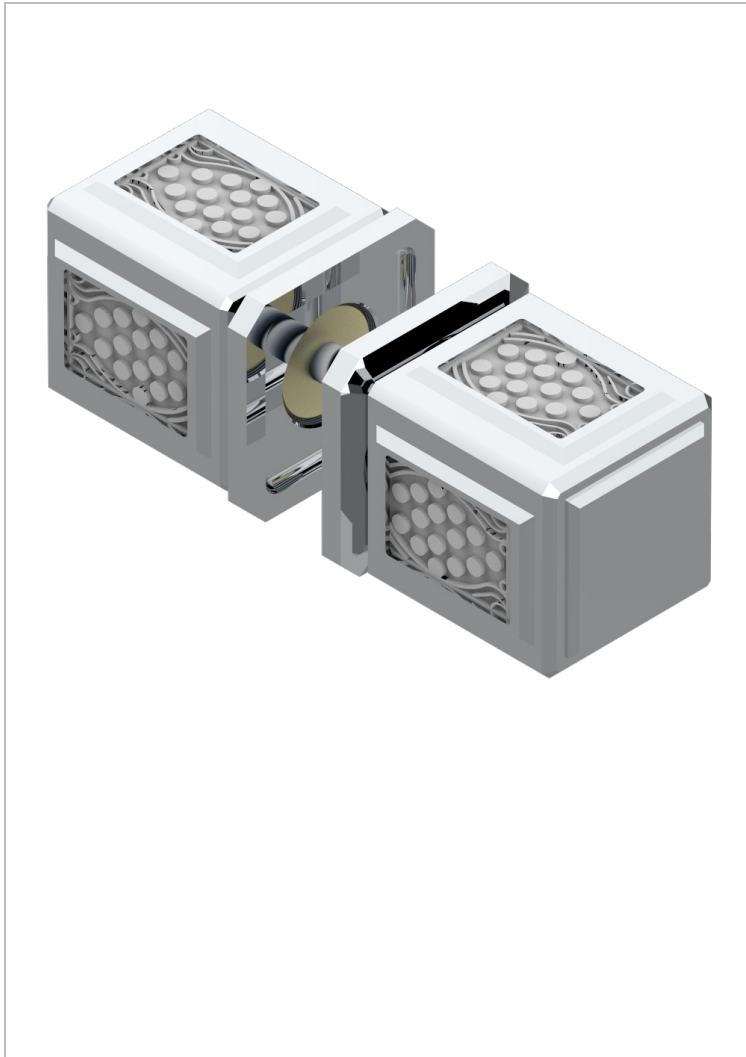

# METROPOLIS CLEAR CRYSTAL

A2A-638V

Pair of large knobs

THG<sup>®</sup>  
PARIS

24325

09/12/2011

## CHARACTERISTIC

- Métropolis Clear crystal
- Pair of large knobs