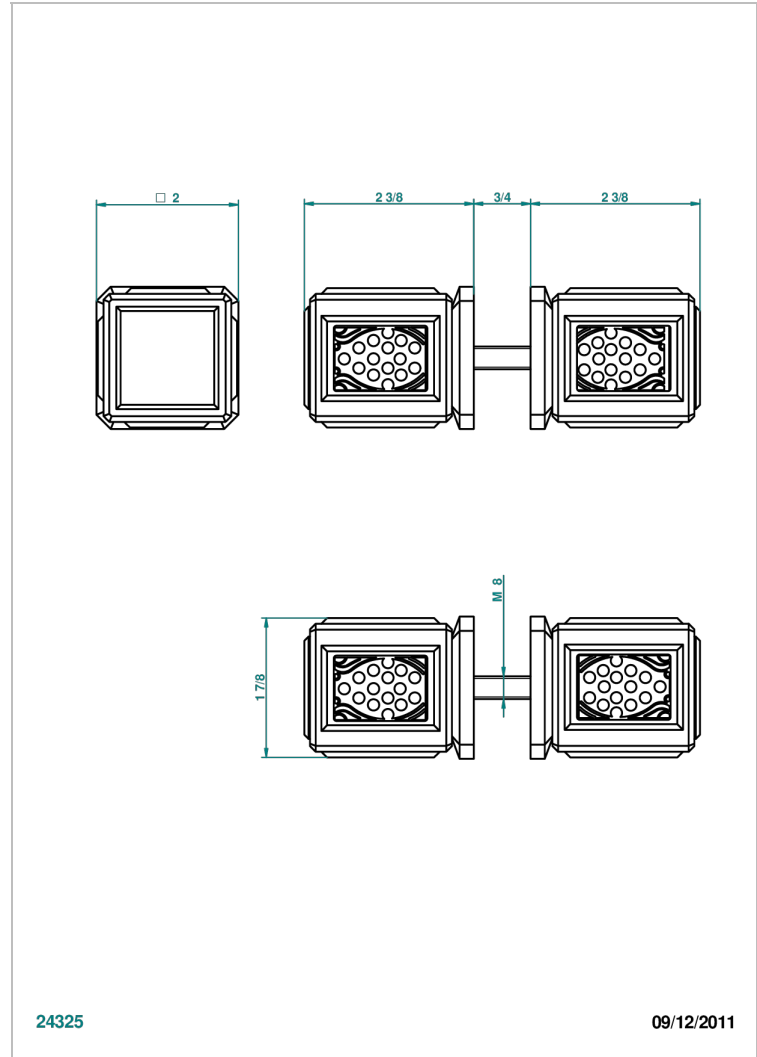

METROPOLIS CLEAR CRYSTAL

A2A-638V

Pair of large knobs

THG[®]
PARIS

24325

09/12/2011

CHARACTERISTIC

- Métropolis Clear crystal
- Pair of large knobs