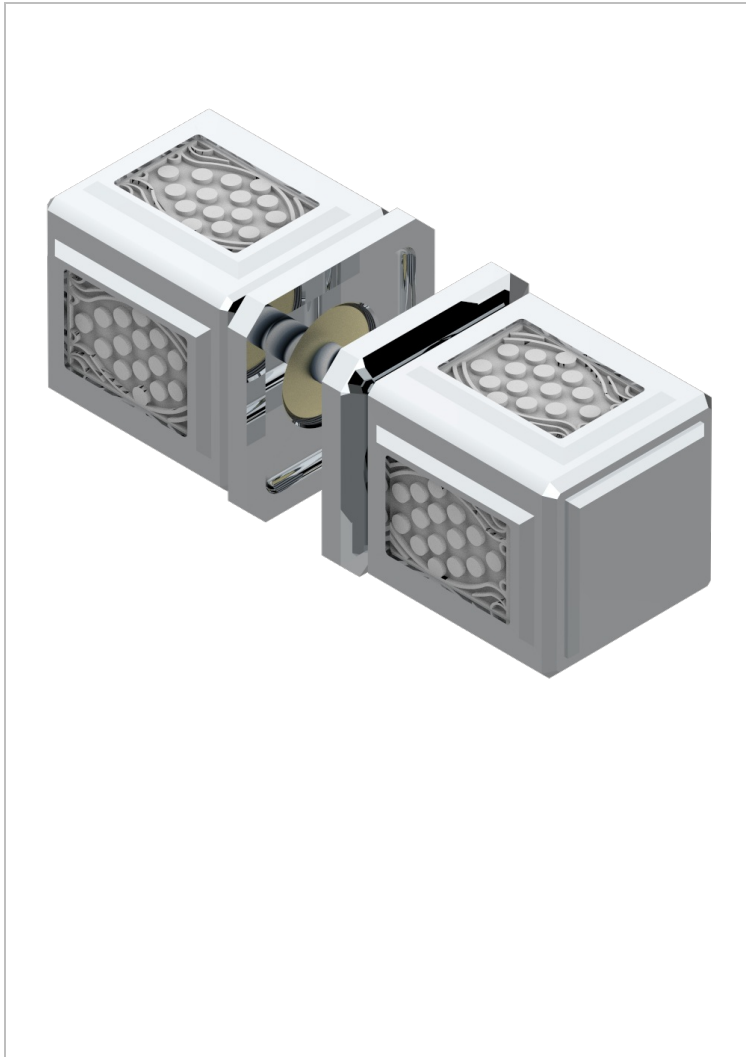

METROPOLIS CLEAR CRYSTAL

A2A-638V

Pair of large knobs

THG[®]
PARIS

24325

09/12/2011

CHARACTERISTIC

- Métropolis Clear crystal
- Pair of large knobs

AVAILABLE FINITIONS

Black ceram - D30
Blush PVD - H62
Brass color PVD - H49
Brown bronze color PVD - F33
Chrome polished - A02
Chrome polished / gold polished - G02

Gold color PVD - H52
Gold mat - F07
Gold polished - F01
Graphite PVD - H64
Matt Umber PVD - H67
Matt blush PVD - H60