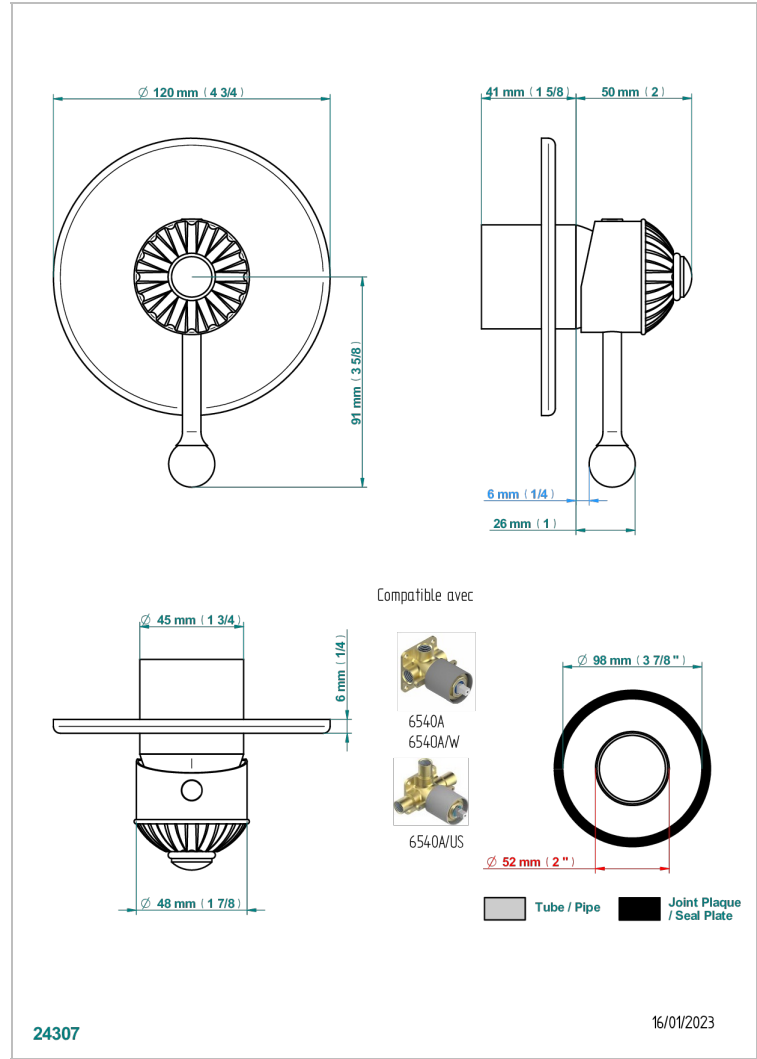

# MANDARINE METAL

U1A-6540B

Wall shower mixer trim

## CHARACTERISTIC

- Mandarin Metal
- Wall shower mixer trim

## RELATED SKU'S

- Ref. G00-6540A/US Built-in part for wall mounted flush fit shower mixer 2 inlets 1/2" -1 outlet 1/2" -US model