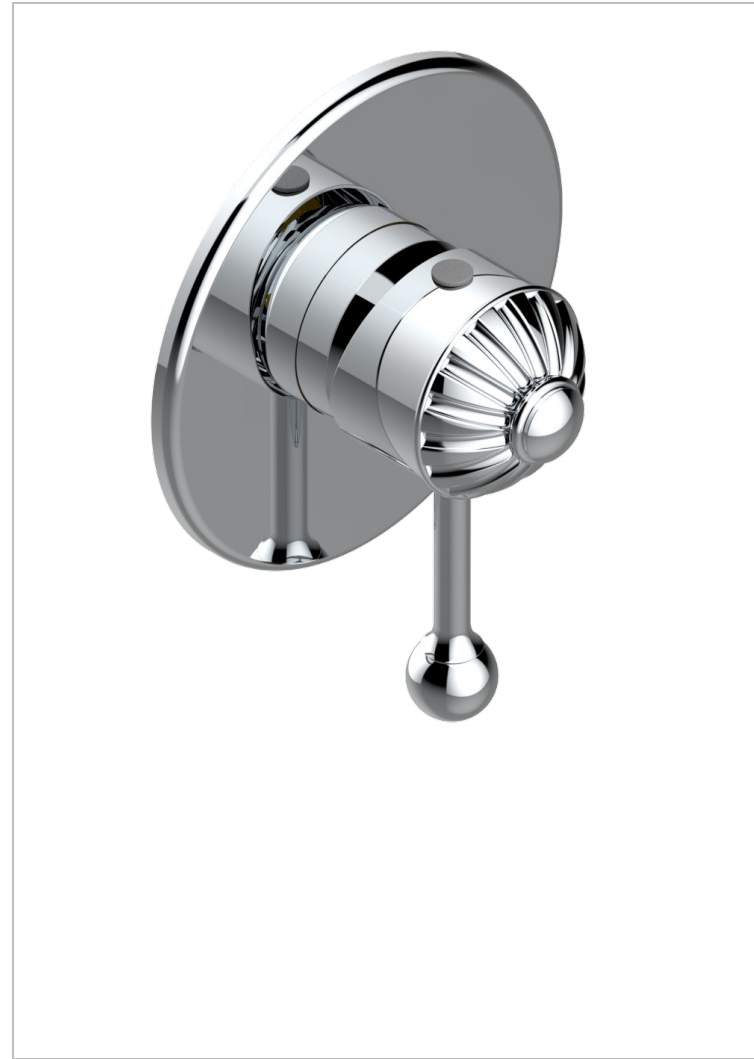

# MANDARINE METAL

U1A-6540B

Wall shower mixer trim

## CHARACTERISTIC

- Mandarin Metal
- Wall shower mixer trim

## RELATED SKU'S

- Ref. G00-6540A/US Built-in part for wall mounted flush fit shower mixer 2 inlets 1/2" -1 outlet 1/2" -US model