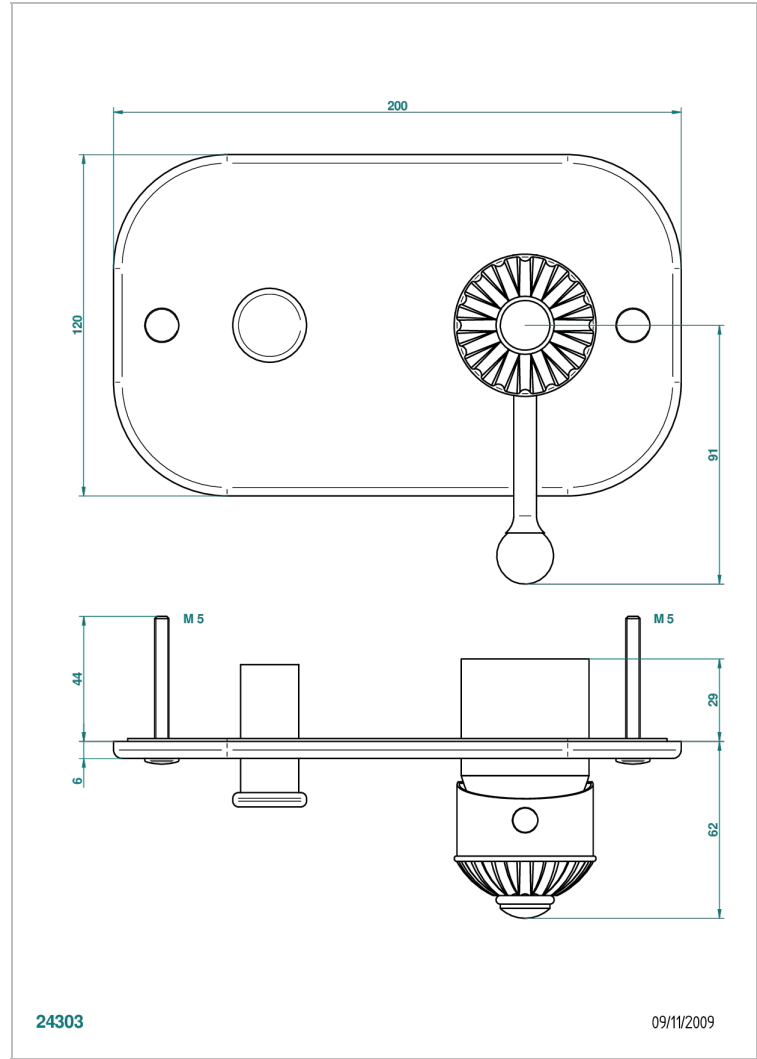

MANDARINE METAL

U1A-6550B

Trim only for wall shower mixer with diverter

CHARACTERISTIC

- Mandarin Metal
- Trim only for wall shower mixer with diverter

AVAILABLE FINITIONS

Black ceram - D30
Blush PVD - H62
Brass color PVD - H49
Brown bronze color PVD - F33
Chrome polished - A02
Chrome polished / gold polished - G02