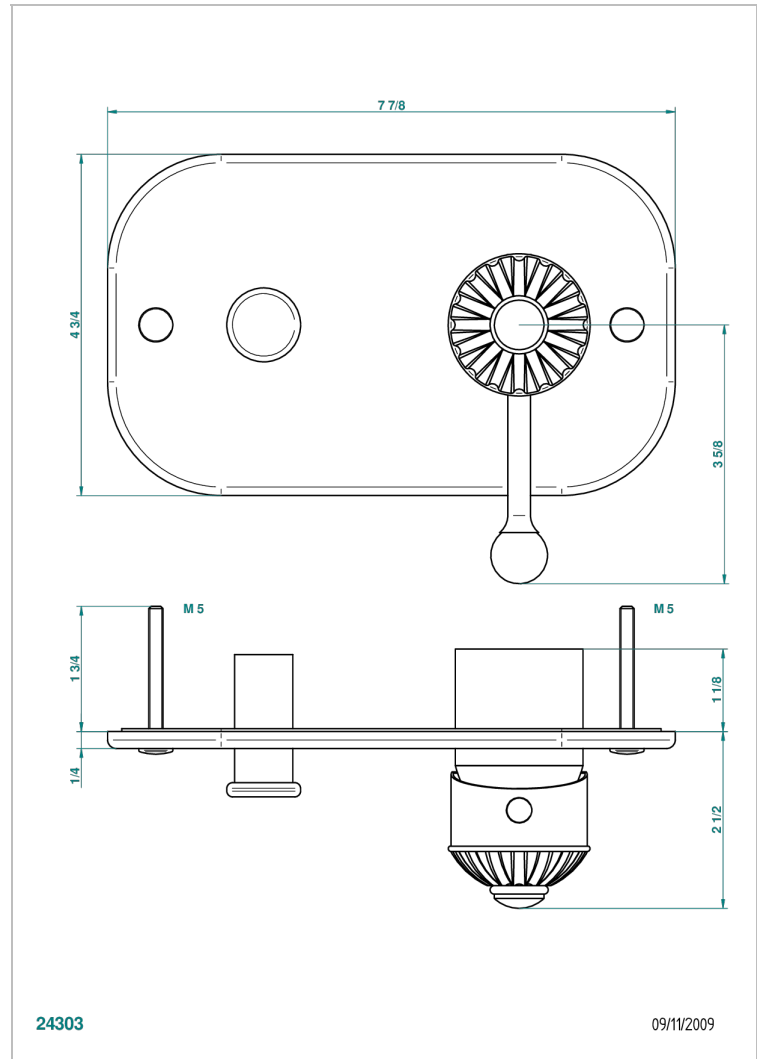

MANDARINE METAL

U1A-6550B

Trim only for wall shower mixer with diverter

24303

09/11/2009

CHARACTERISTIC

- Mandarin Metal
- Trim only for wall shower mixer with diverter

AVAILABLE FINITIONS