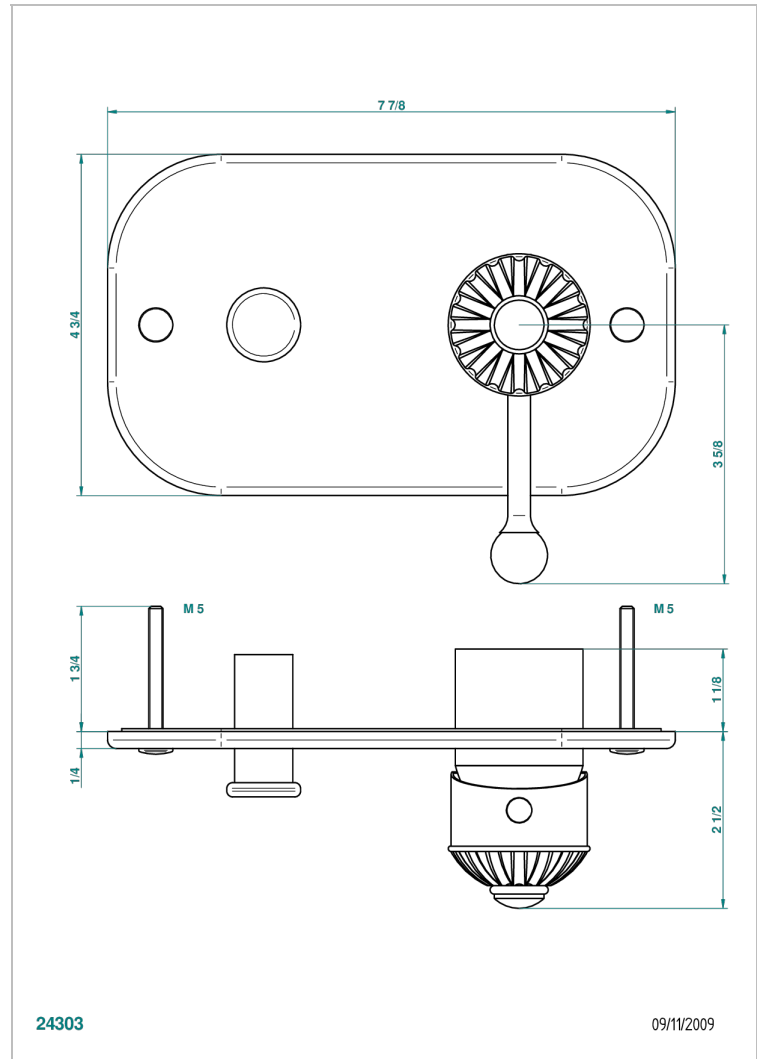

JAIPUR METAL

A9F-6550B

Trim only for wall shower mixer with diverter

CHARACTERISTIC

- Jaipur Metal
- Trim only for wall shower mixer with diverter

AVAILABLE FINITIONS

Black ceram - D30
Blush PVD - H62
Brass color PVD - H49
Brown bronze color PVD - F33
Chrome polished - A02
Chrome polished / gold polished - G02