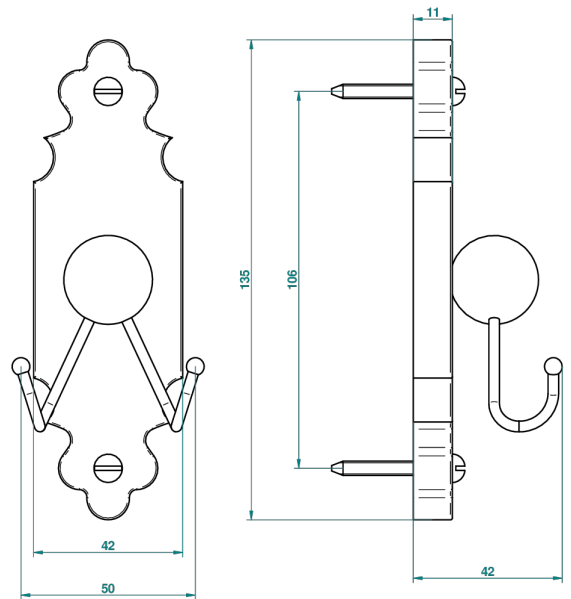

# 1900 WITH LEVER HANDLES

G28-512

Double flannel hook

24302

29/09/2009

## CHARACTERISTIC

- 1900 with lever handles
- Double flannel hook