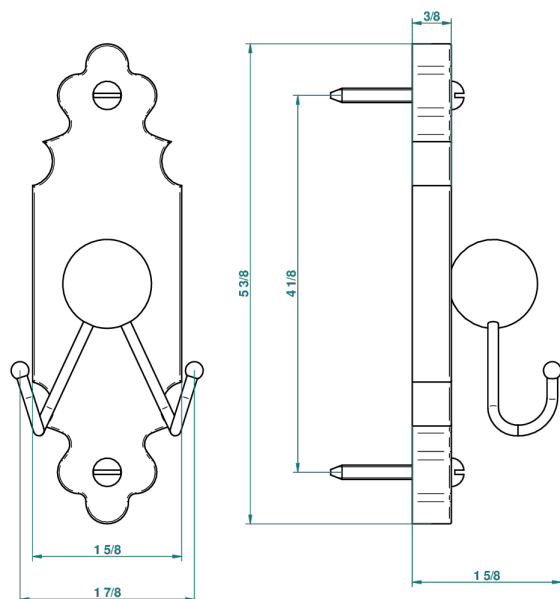

# 1900 WITH LEVER HANDLES

G28-512

Double flannel hook

24302

29/09/2009

## CHARACTERISTIC

- 1900 with lever handles
- Double flannel hook