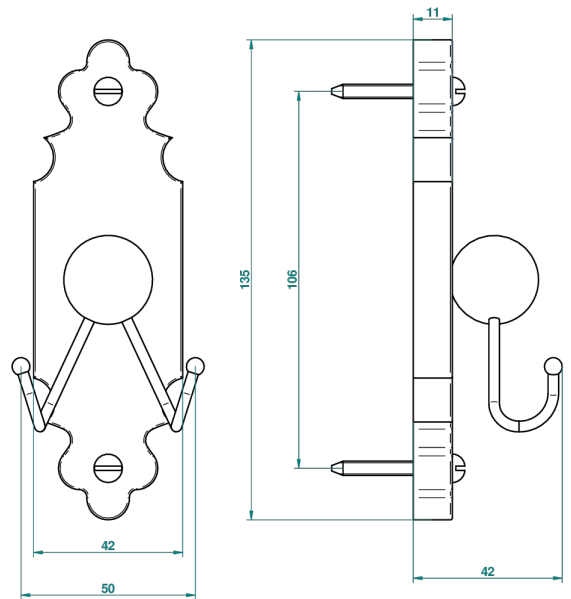

1900 WITH LEVER

G28-512

Double hook

24302

29/09/2009

CHARACTERISTIC

- 1900 with lever
- Double hook

AVAILABLE FINITIONS