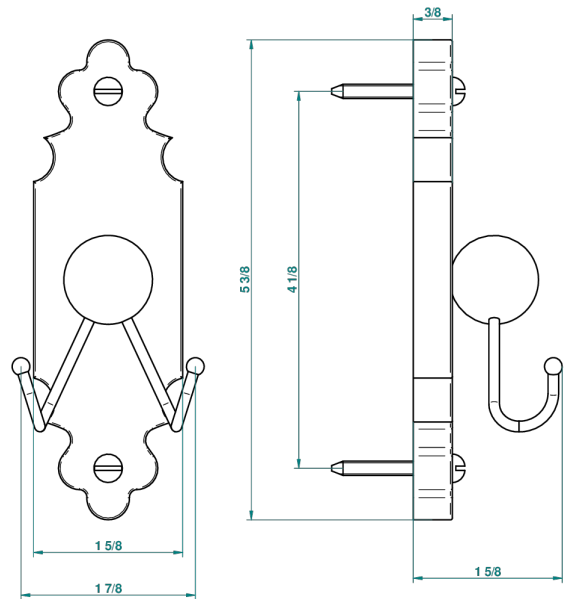

# 1900 WITH LEVER

G28-512

Double hook

24302

29/09/2009

## CHARACTERISTIC

- 1900 with lever
- Double hook