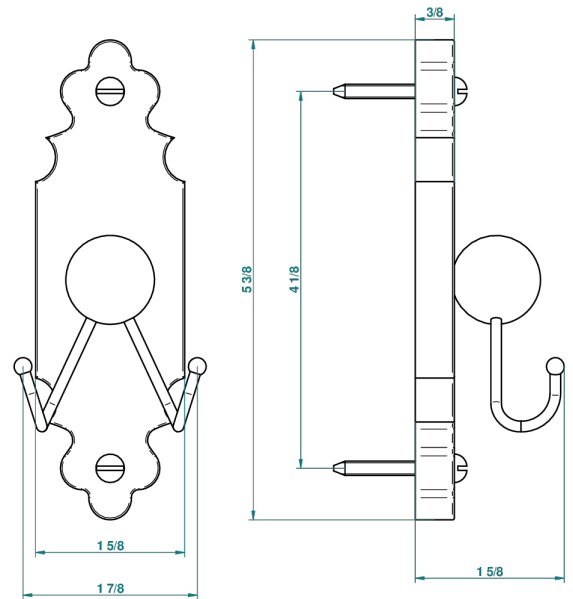

1900 WITH LEVER

G28-512

Double hook

24302

29/09/2009

CHARACTERISTIC

- 1900 with lever
- Double hook

AVAILABLE FINITIONS