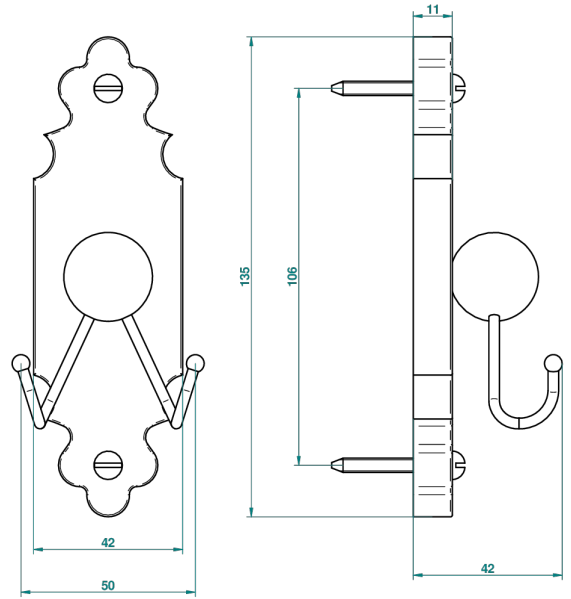

1900 WITH LEVER

G28-512

Double hook

24302

29/09/2009

CHARACTERISTIC

- 1900 with lever
- Double hook

AVAILABLE FINITIONS