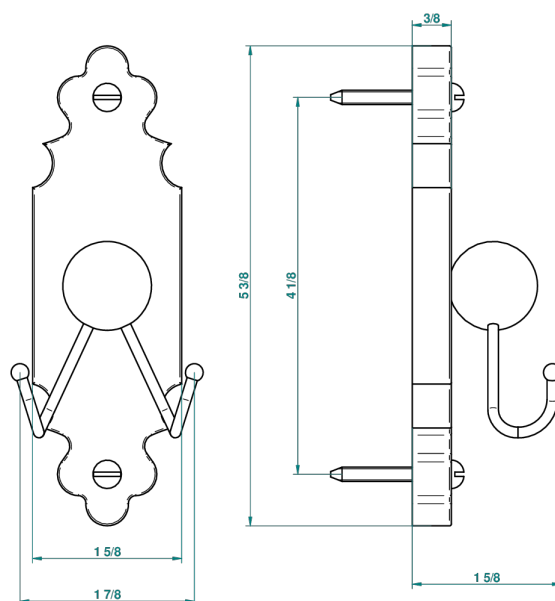

# 1900 WITH LEVER

G28-512

Double hook

24302

29/09/2009

## CHARACTERISTIC

- 1900 with lever
- Double hook