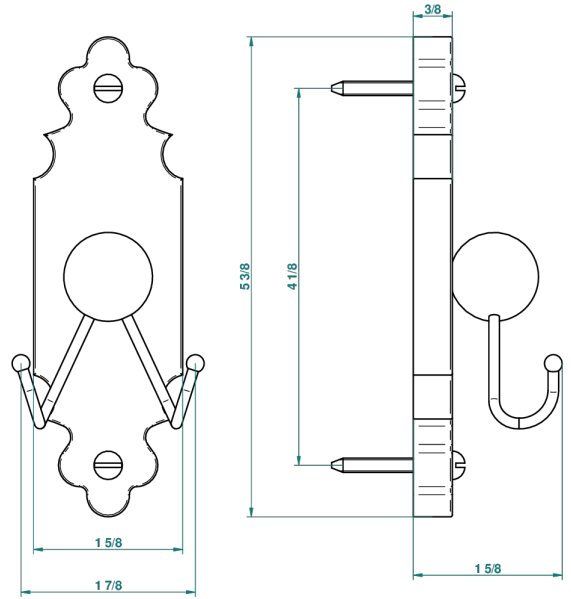

1900 WITH LEVER

G28-512

双人手套勾

THG[®]
PARIS

24302

29/09/2009

特色

- 1900 with lever
- 双人手套勾