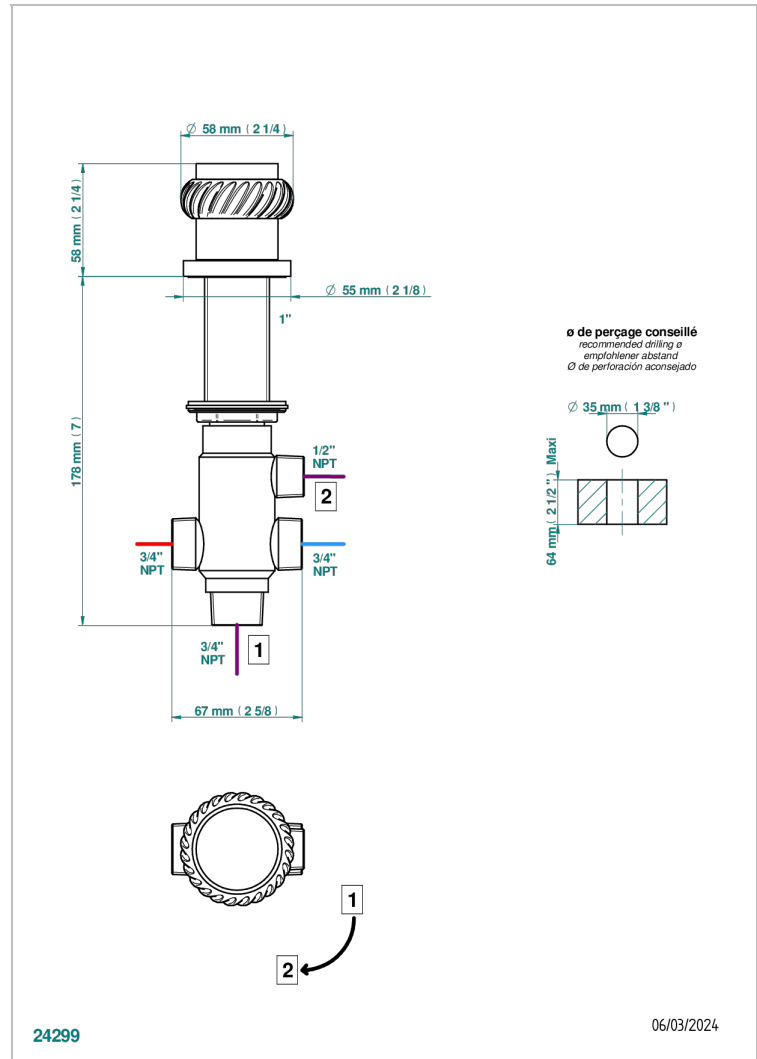

# DIPLOMATE ROPED RINGS

U4C-50/4/VG

Rim mounted 4 way diverter : 2 inlets and 2 outlets

## CHARACTERISTIC

- Diplomate Roped rings
- Rim mounted 4 way diverter : 2 inlets and 2 outlets