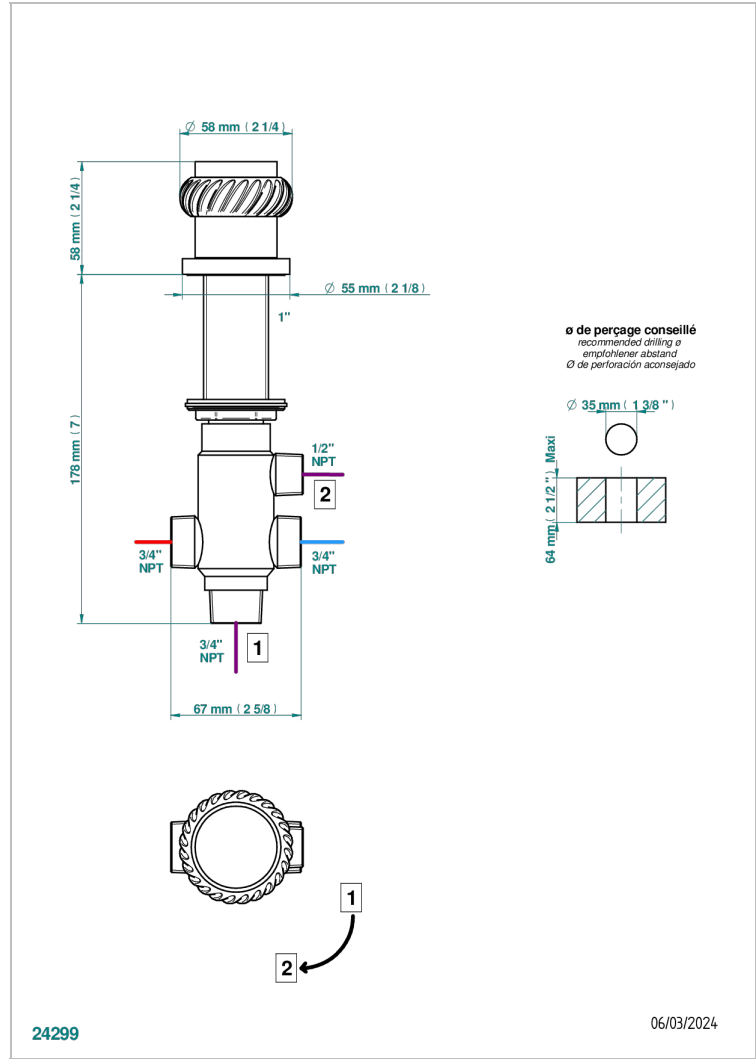

DIPLOMATE ROPED RINGS

U4C-504VGUS

2-function deck diverter with trim

CHARACTERISTIC

- Diplomate Roped rings
- 2-function deck diverter with trim

AVAILABLE FINITIONS

Black ceram - D30
Blush PVD - H62
Brass color PVD - H49
Brown bronze color PVD - F33
Chrome polished - A02
Chrome polished / gold polished - G02

Copper antique matt, coated - H07
Gold color PVD - H52
Gold mat - F07
Gold polished - F01
Graphite PVD - H64
Light coated bronze - D01

Matt Umber PVD - H67
Matt blush PVD - H60
Matt brass color PVD - H50
Matt brown bronze color PVD - F34
Matt chrome (American satin) - C02
Matt gold color PVD - H53

Matt graphite PVD - H65
Matt nickel (American satin) - C01
Matt nickel color PVD - H56
Nickel antique / Sovereign - H28
Nickel color PVD - H55
Nickel polished - B01

Soft gold - F30
Soft matt gold - F31
Umber PVD - H66