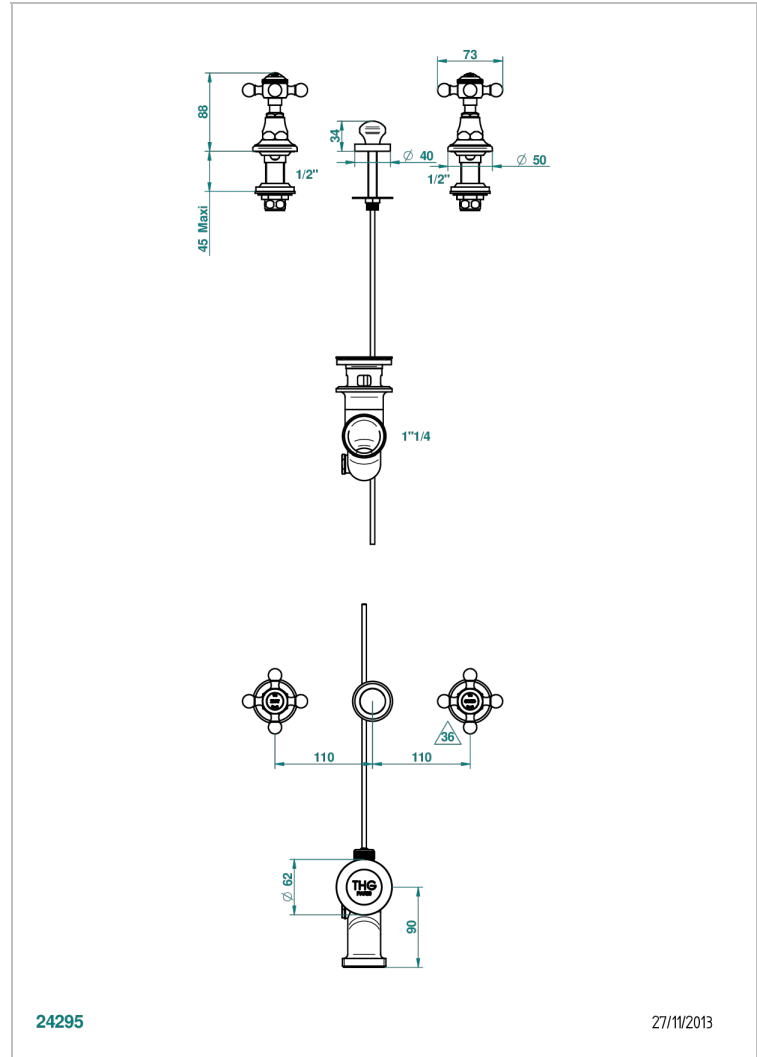

# 1900

G25-200

3-hole rimfill bidet mixer with waste

## CHARACTERISTIC

- 1900
- 3-hole rimfill bidet mixer with waste

## AVAILABLE FINITIONS

Black ceram - D30  
Blush PVD - H62  
Brass color PVD - H49  
Brown bronze color PVD - F33  
Chrome polished - A02  
Chrome polished / gold polished - G02

Copper antique matt, coated - H07  
Gold color PVD - H52  
Gold mat - F07  
Gold polished - F01  
Graphite PVD - H64  
Light coated bronze - D01