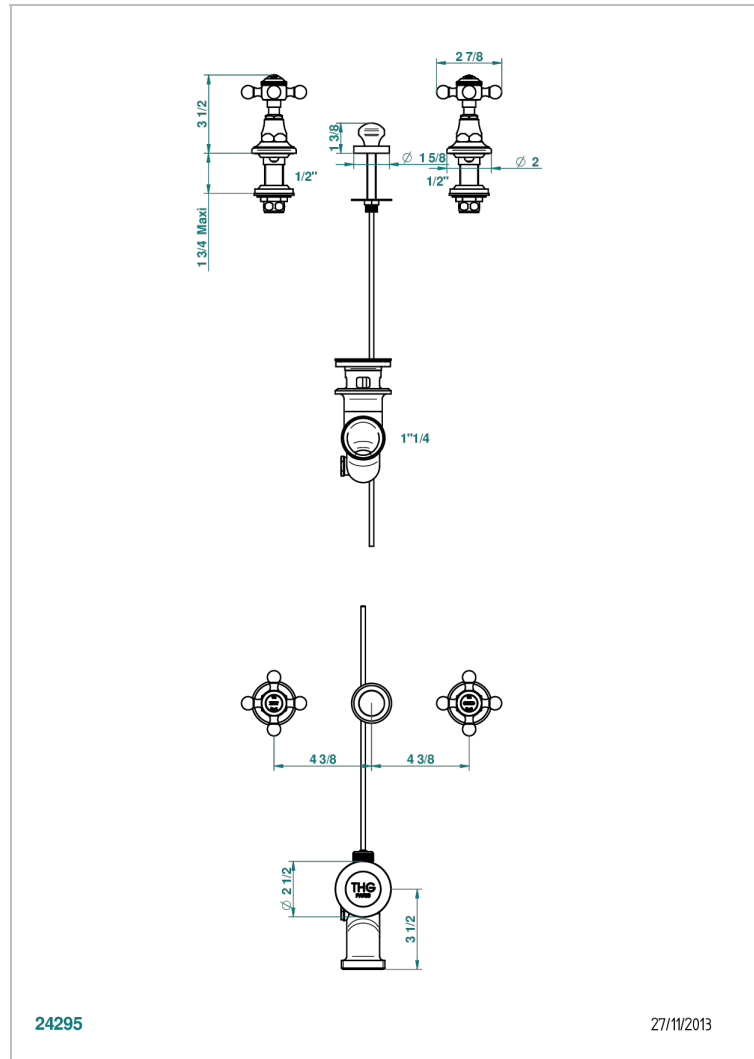

1900

G25-200

3-hole rimfill bidet mixer with waste

24295

27/11/2013

CHARACTERISTIC

- 1900
- 3-hole rimfill bidet mixer with waste

AVAILABLE FINITIONS

Black ceram - D30
Blush PVD - H62
Brass color PVD - H49
Brown bronze color PVD - F33
Chrome polished - A02
Chrome polished / gold polished - G02

Copper antique matt, coated - H07
Gold color PVD - H52
Gold mat - F07
Gold polished - F01
Graphite PVD - H64
Light coated bronze - D01

Matt Umber PVD - H67
Matt blush PVD - H60
Matt brass color PVD - H50
Matt brown bronze color PVD - F34
Matt chrome (American satin) - C02
Matt gold color PVD - H53

Matt graphite PVD - H65
Matt nickel (American satin) - C01
Matt nickel color PVD - H56
Natural smoked Brass - A13
Nickel antique / Sovereign - H28
Nickel color PVD - H55