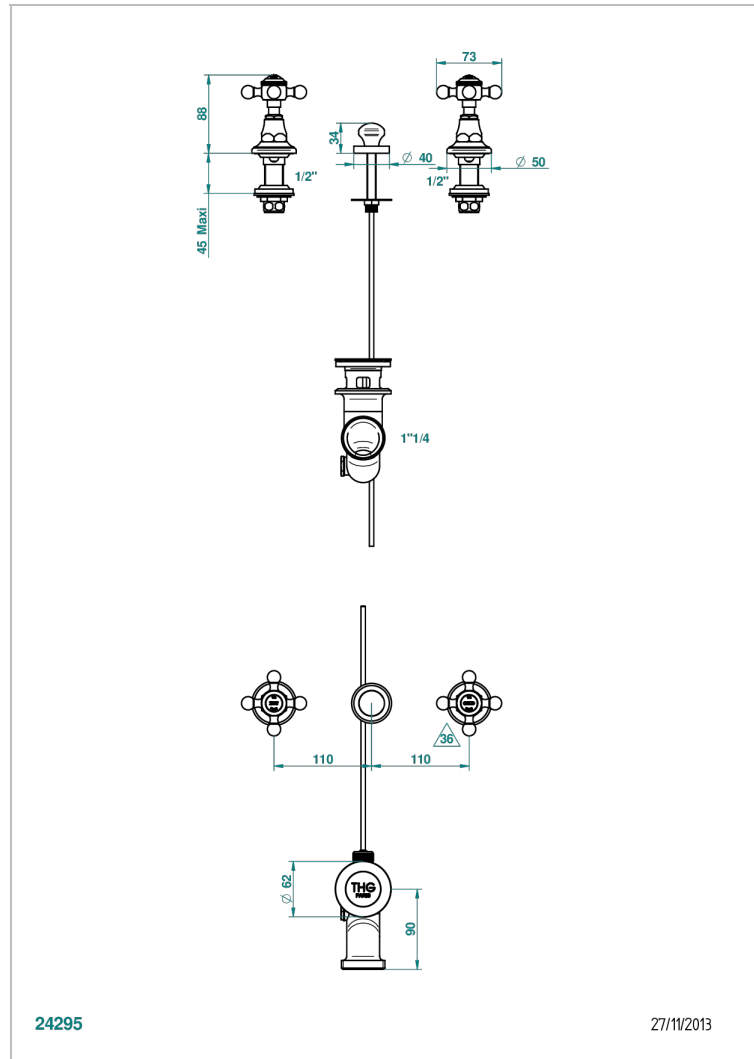

1900

G25-200

3-hole rimfill bidet mixer with waste

24295

27/11/2013

CHARACTERISTIC

- 1900
- 3-hole rimfill bidet mixer with waste

AVAILABLE FINITIONS

Antique nickel - H28
Black ceram - D30
Blush PVD - H62
Brass color PVD - H49
Brown bronze color PVD - F33
Gold color PVD - H52

Graphite PVD - H64
Lacquered light bronze - D01
Matt Umber PVD - H67
Matt blush PVD - H60
Matt brass color PVD - H50
Matt brown bronze color PVD - F34

Matt chrome - C02
Matt gold - F07
Matt gold color PVD - H53
Matt graphite PVD - H65
Matt nickel (color finish) - C01
Matt nickel color PVD - H56

Natural smoked Brass - A13
Nickel color PVD - H55
Polished chrome (color finish) - A02
Polished chrome / Polished gold (color finish) - G02
Polished gold (color finish) - F01
Polished nickel - B01

Soft gold - F30
Soft matt gold - F31
Umber PVD - H66
Varnished matt antique red copper (color finish) - H07