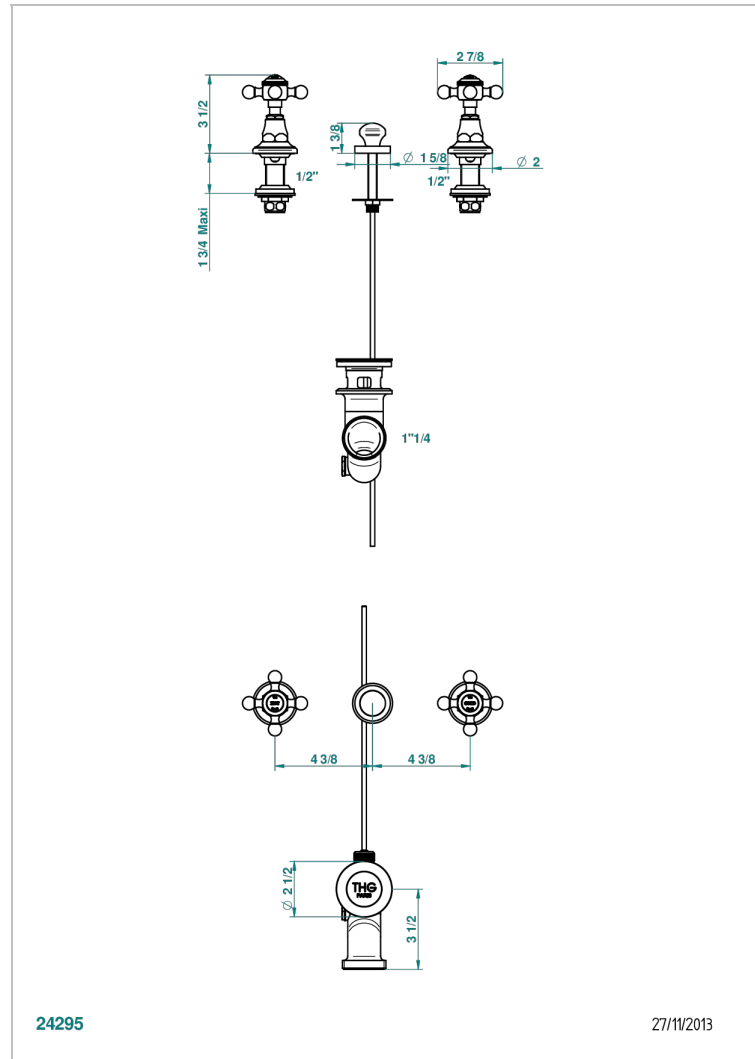

1900

G25-200

3-hole rimfill bidet mixer with waste

24295

27/11/2013

CHARACTERISTIC

- 1900
- 3-hole rimfill bidet mixer with waste

AVAILABLE FINITIONS

Antique nickel - H28
Black ceram - D30
Blush PVD - H62
Brass color PVD - H49
Brown bronze color PVD - F33
Gold color PVD - H52

Graphite PVD - H64
Lacquered light bronze - D01
Matt Umber PVD - H67
Matt blush PVD - H60
Matt brass color PVD - H50
Matt brown bronze color PVD - F34