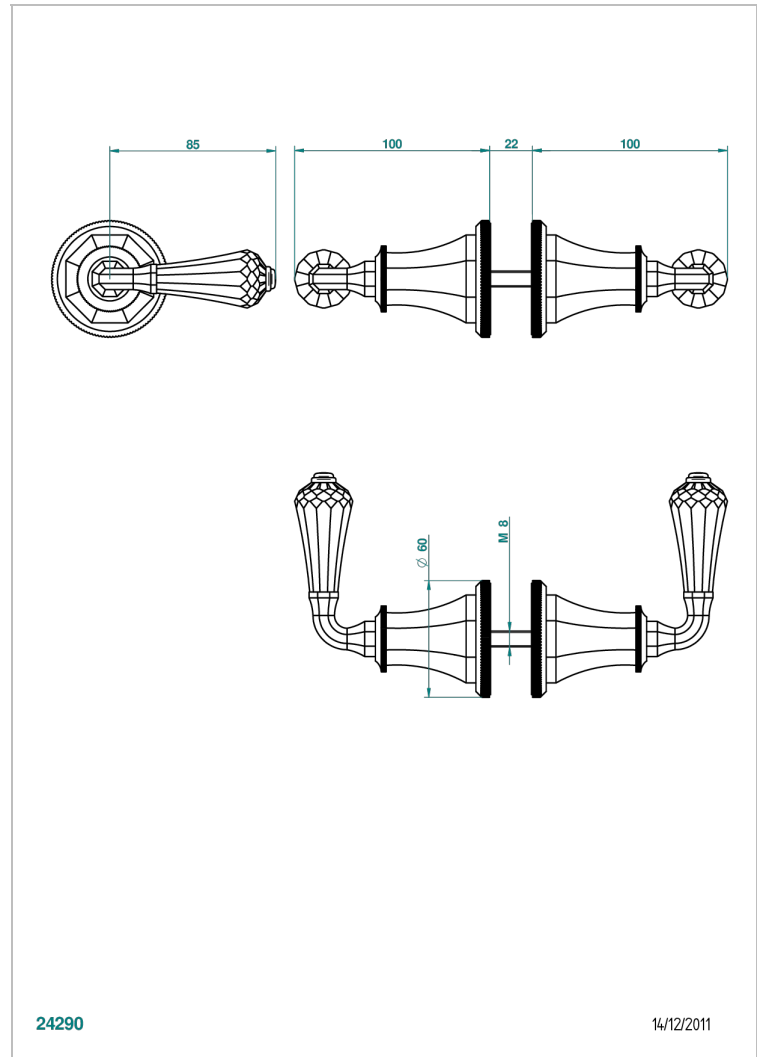

ART DECO CRYSTAL

A56-638V

Pair of large door knobs

THG[®]
PARIS

CHARACTERISTIC

- Art Déco Crystal
- Pair of large door knobs

AVAILABLE FINITIONS

Antique nickel - H28
Black ceram - D30
Blush PVD - H62
Brass color PVD - H49
Brown bronze color PVD - F33
Gold color PVD - H52

Graphite PVD - H64
Lacquered light bronze - D01
Matt Umber PVD - H67
Matt blush PVD - H60
Matt brass color PVD - H50
Matt brown bronze color PVD - F34

Matt chrome - C02
Matt gold - F07
Matt gold color PVD - H53
Matt graphite PVD - H65
Matt nickel (color finish) - C01
Matt nickel color PVD - H56