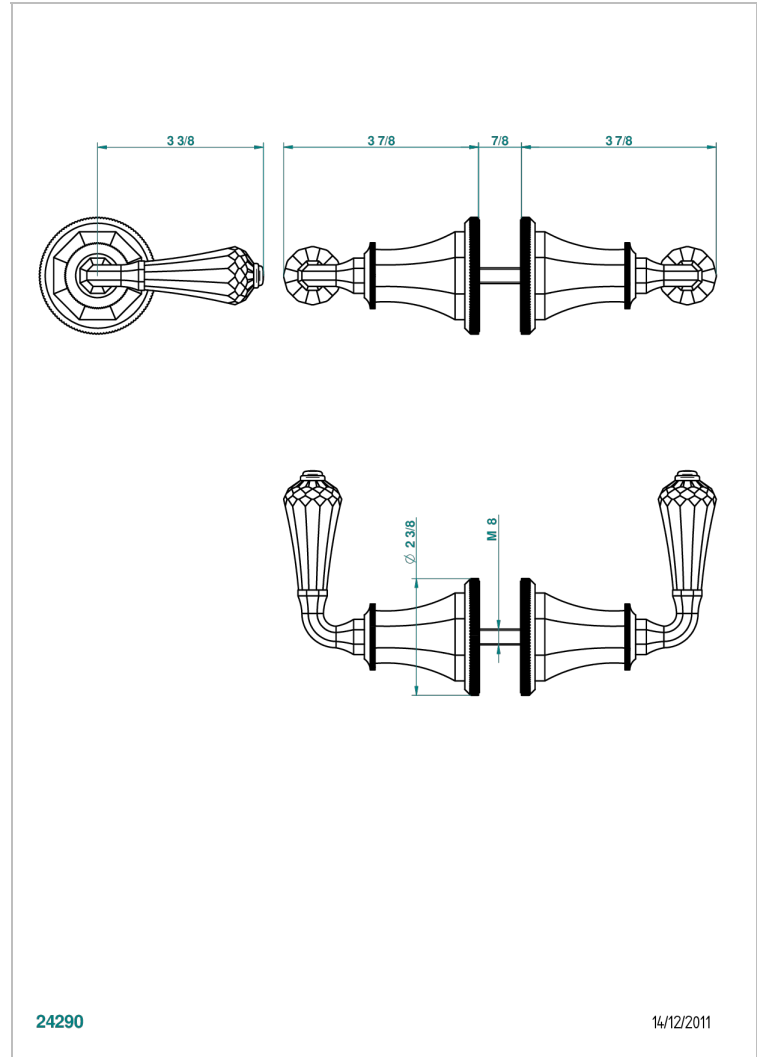

ART DECO CRYSTAL

A56-638V

Pair of large door knobs

THG[®]
PARIS

24290

14/12/2011

CHARACTERISTIC

- Art Déco Crystal
- Pair of large door knobs

AVAILABLE FINITIONS

Antique nickel - H28
Black ceram - D30
Blush PVD - H62
Brass color PVD - H49
Brown bronze color PVD - F33
Gold color PVD - H52

Graphite PVD - H64
Lacquered light bronze - D01
Matt Umber PVD - H67
Matt blush PVD - H60
Matt brass color PVD - H50
Matt brown bronze color PVD - F34