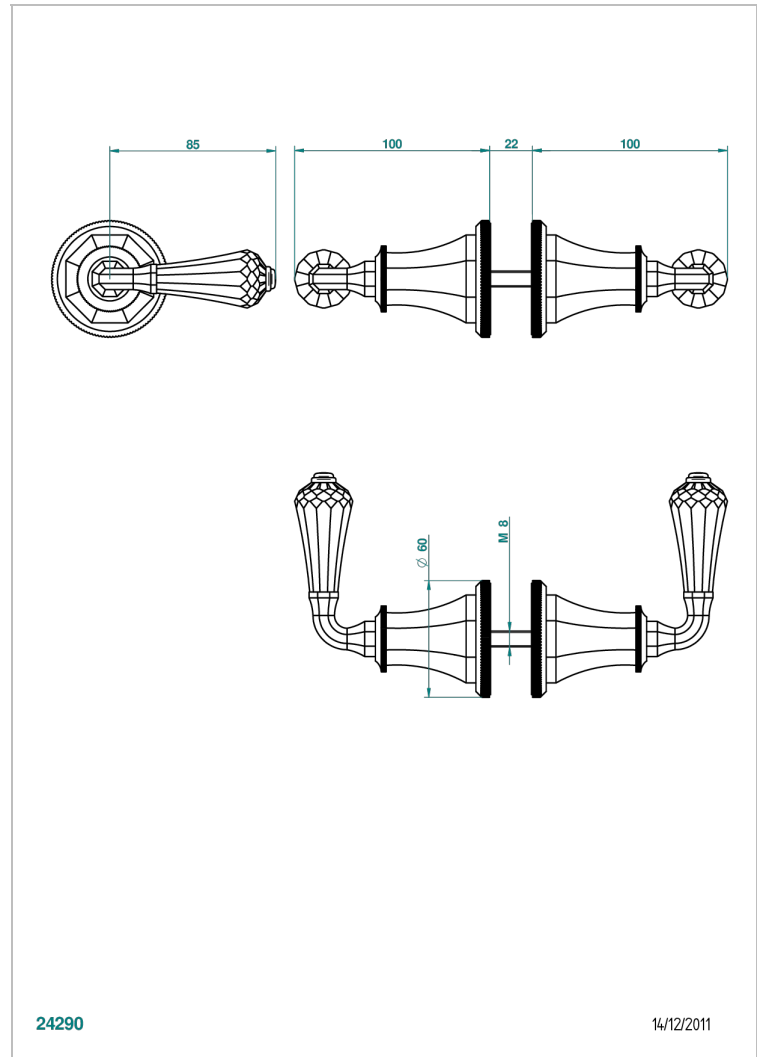

ART DECO CRYSTAL

A56-638V

Pair of large door knobs

THG[®]
PARIS

24290

14/12/2011

CHARACTERISTIC

- Art Déco Crystal
- Pair of large door knobs

AVAILABLE FINITIONS

Antique nickel - H28
Black ceram - D30
Blush PVD - H62
Brass color PVD - H49
Brown bronze color PVD - F33
Gold color PVD - H52

Graphite PVD - H64
Lacquered light bronze - D01
Matt Umber PVD - H67
Matt blush PVD - H60
Matt brass color PVD - H50
Matt brown bronze color PVD - F34