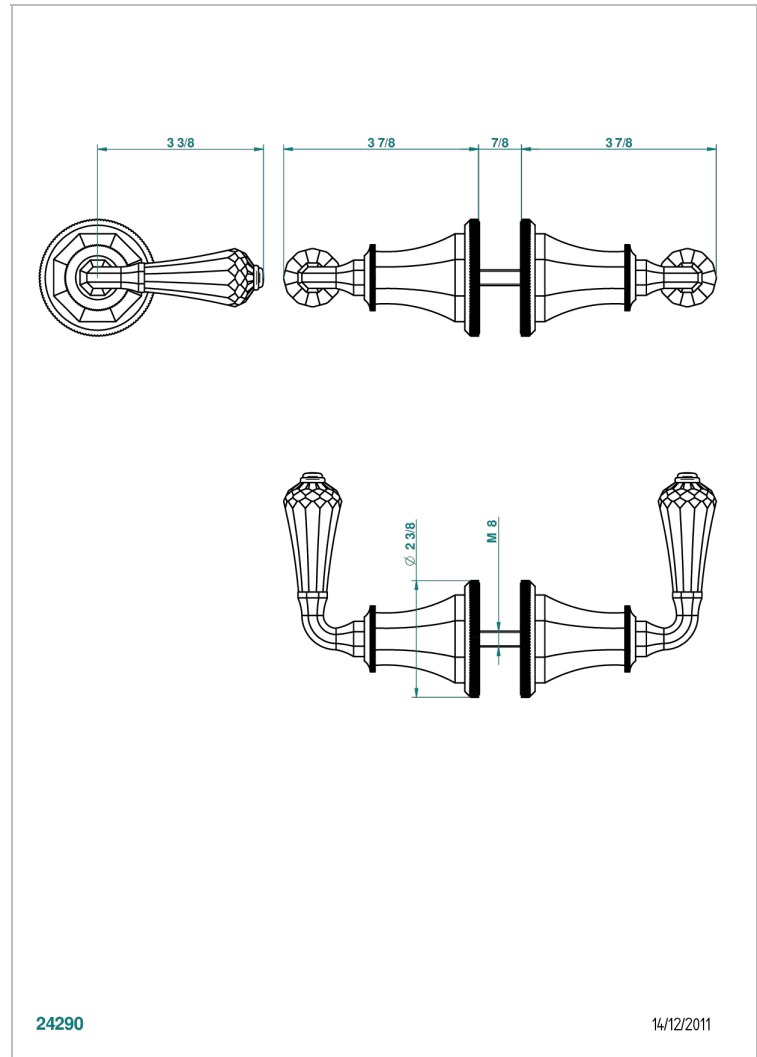

ART DECO CRYSTAL

A56-638V

Pair of large door knobs

THG[®]
PARIS

CHARACTERISTIC

- Art Déco Crystal
- Pair of large door knobs

AVAILABLE FINITIONS

Antique nickel - H28
Black ceram - D30
Blush PVD - H62
Brass color PVD - H49
Brown bronze color PVD - F33
Gold color PVD - H52