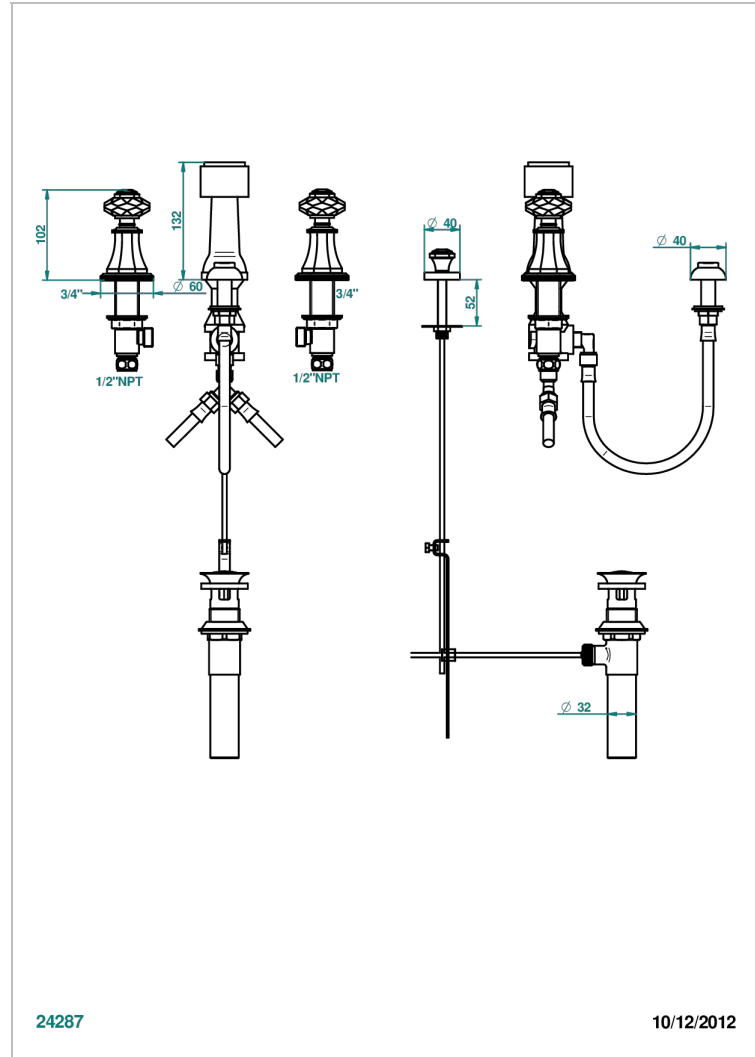

# TRADITION CRYSTAL

A59-207KA

Deck mounted 3-hole bidet with vertical spray, vacuum breaker and drain