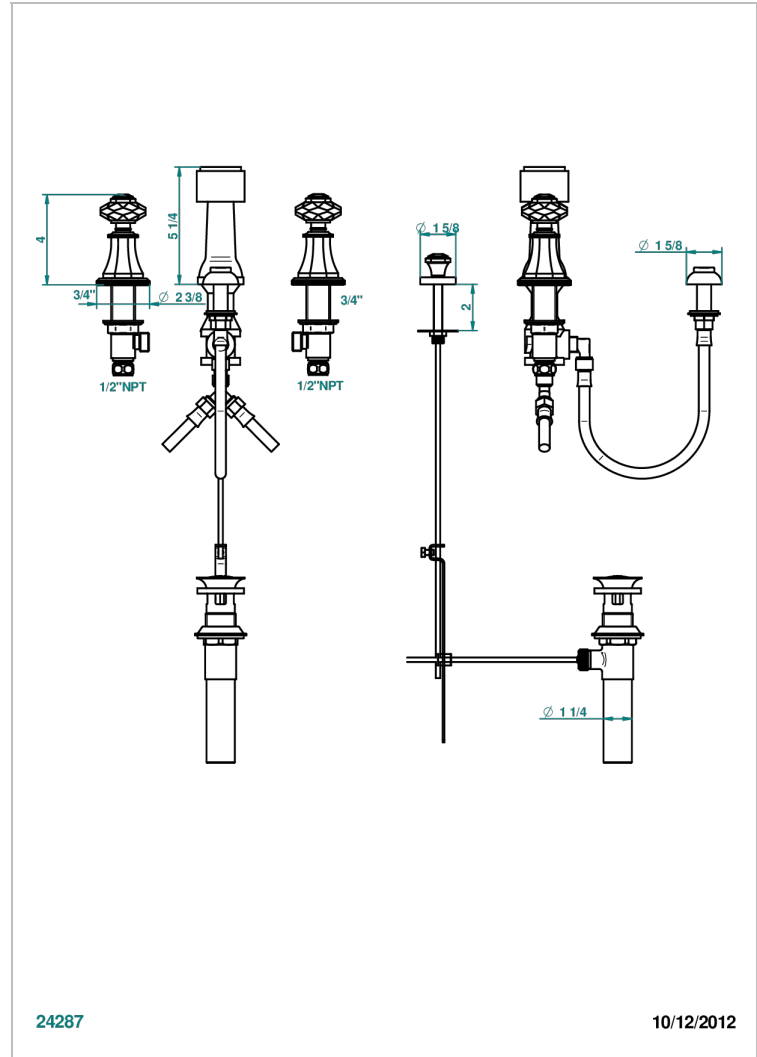

# TRADITION CRYSTAL

A59-207KA

Deck mounted 3-hole bidet with vertical spray, vacuum breaker and drain

24287

10/12/2012