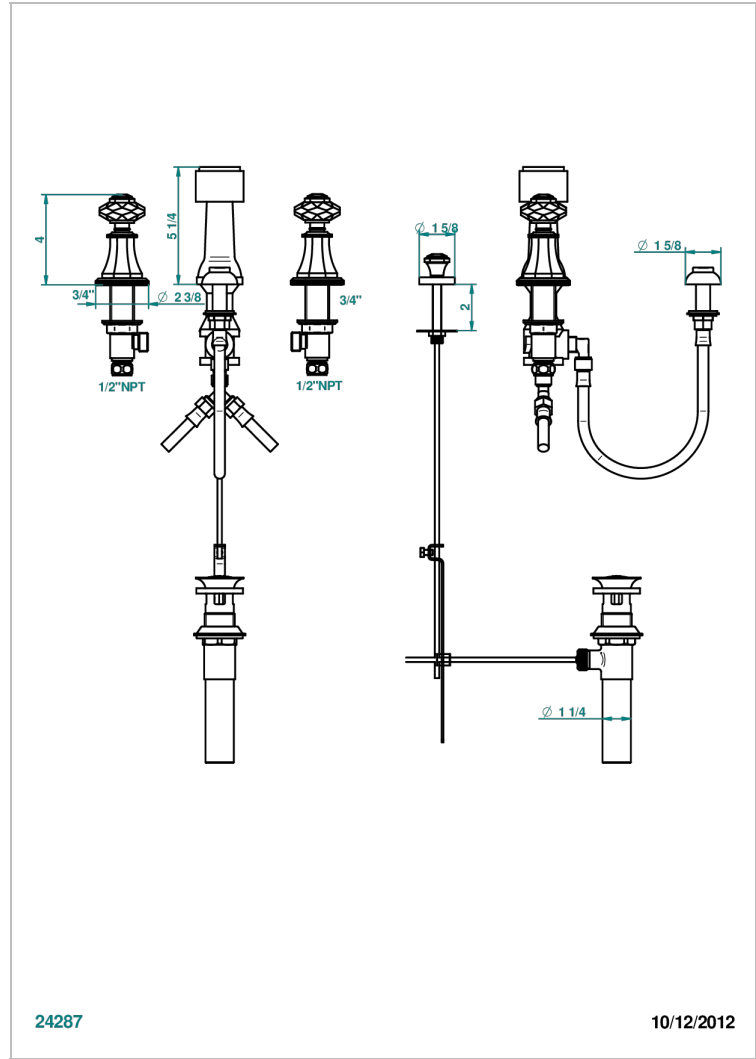

# TRADITION CRYSTAL

A59-207KA

Bidet Faucet with vertical spray, drain and vacuum breaker, for bidet Kohler

THG<sup>®</sup>  
PARIS

24287

10/12/2012