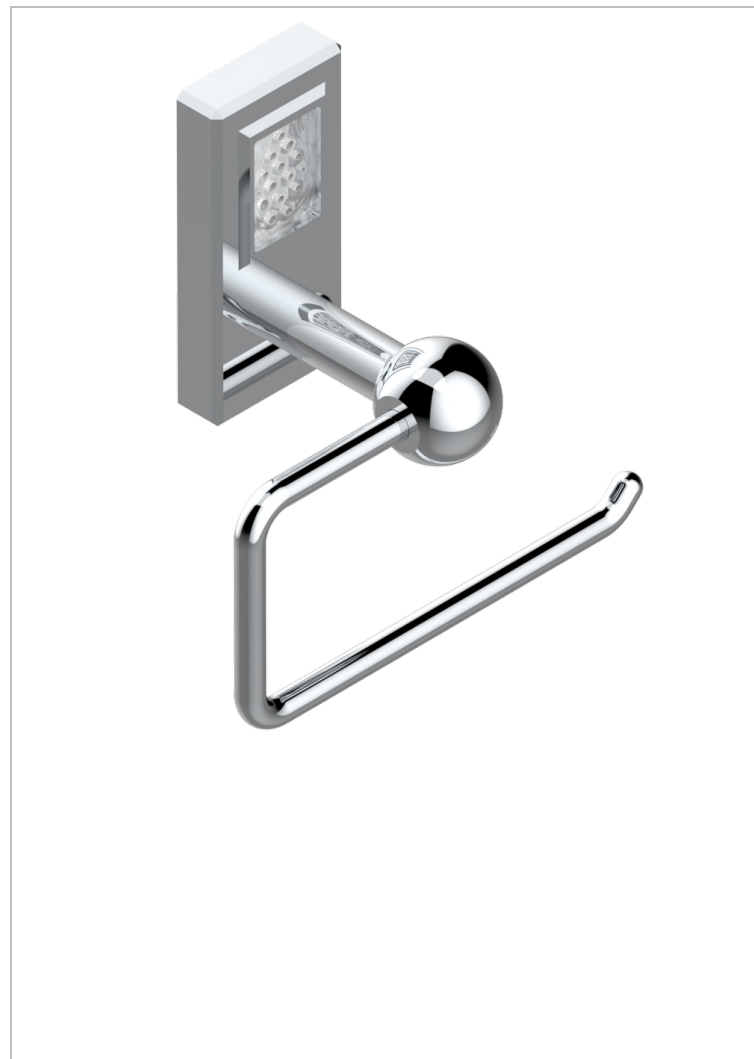

METROPOLIS CLEAR CRYSTAL WITH LEVER HANDLES

A2B-538A

Toilet paper holder, single mount without cover

CHARACTERISTIC

- Métropolis Clear crystal with lever handles
- Toilet paper holder, single mount without cover

AVAILABLE FINITIONS

Black ceram - D30
Blush PVD - H62
Brass color PVD - H49
Brown bronze color PVD - F33
Chrome polished - A02
Chrome polished / gold polished - G02

Gold color PVD - H52
Gold mat - F07
Gold polished - F01
Graphite PVD - H64
Matt Umber PVD - H67
Matt blush PVD - H60

Matt brass color PVD - H50
Matt brown bronze color PVD - F34
Matt chrome (American satin) - C02
Matt gold color PVD - H53
Matt graphite PVD - H65
Matt nickel (American satin) - C01

Matt nickel color PVD - H56
Nickel antique / Sovereign - H28
Nickel color PVD - H55
Nickel polished - B01
Soft gold - F30
Soft matt gold - F31