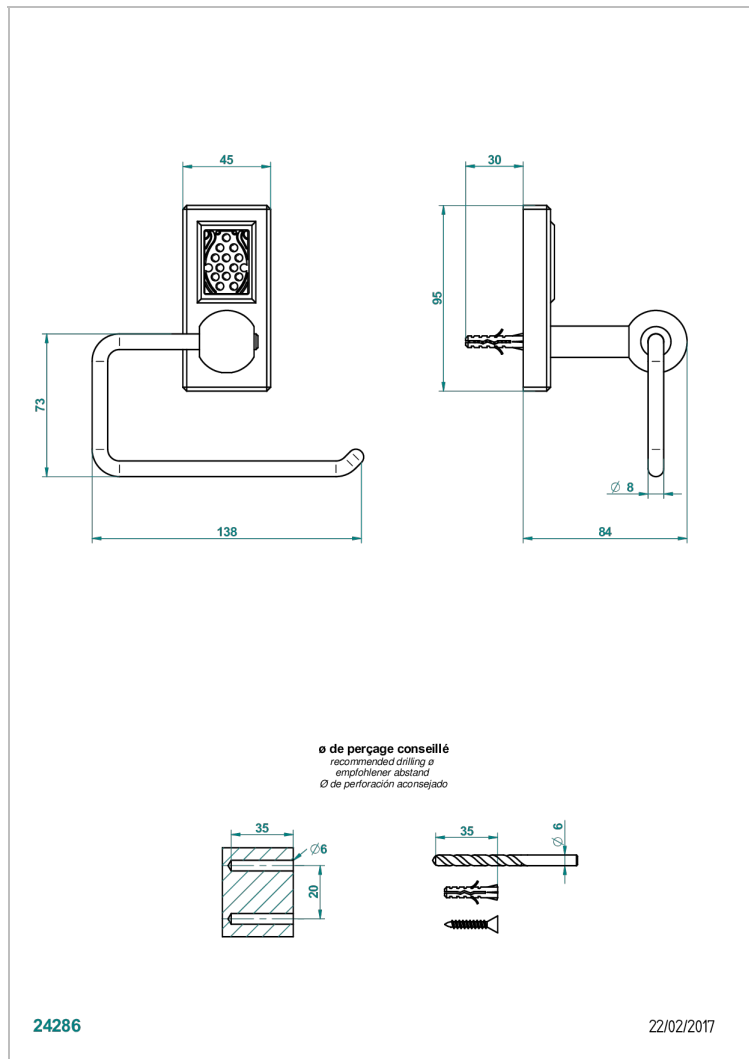

METROPOLIS CLEAR CRYSTAL WITH LEVER HANDLES

A2B-538A

Toilet paper holder, single mount without cover

CHARACTERISTIC

- Métropolis Clear crystal with lever handles
- Toilet paper holder, single mount without cover