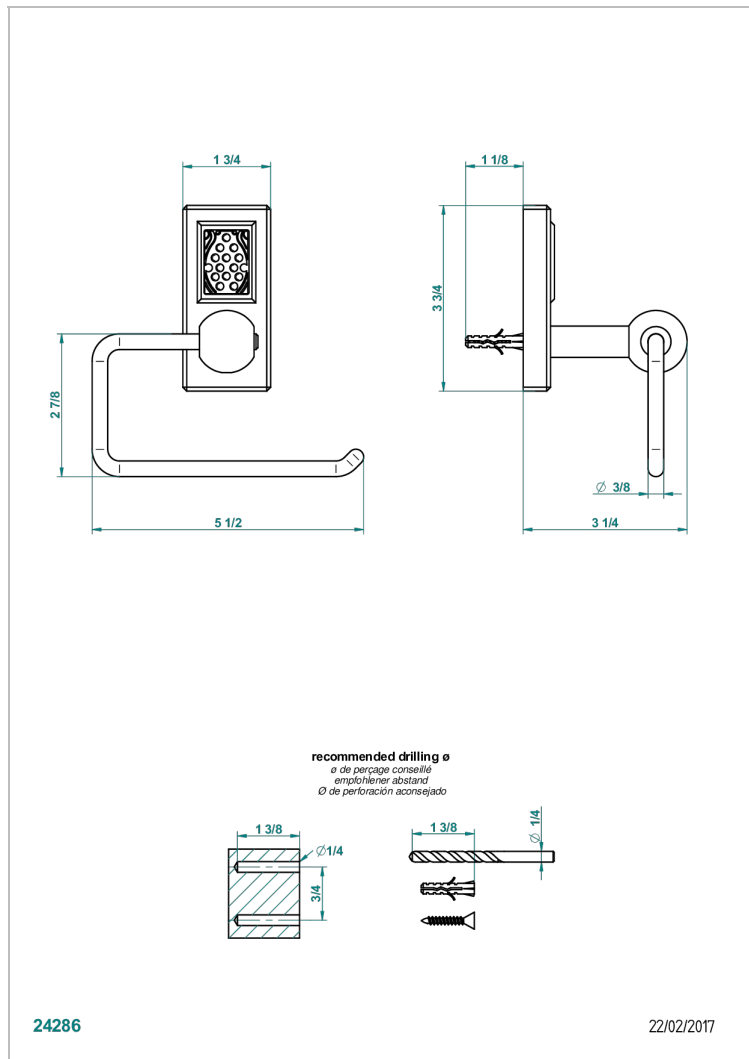

# METROPOLIS CLEAR CRYSTAL WITH LEVER HANDLES

A2B-538A

Toilet paper holder, single mount without cover

## CHARACTERISTIC

- Métropolis Clear crystal with lever handles
- Toilet paper holder, single mount without cover