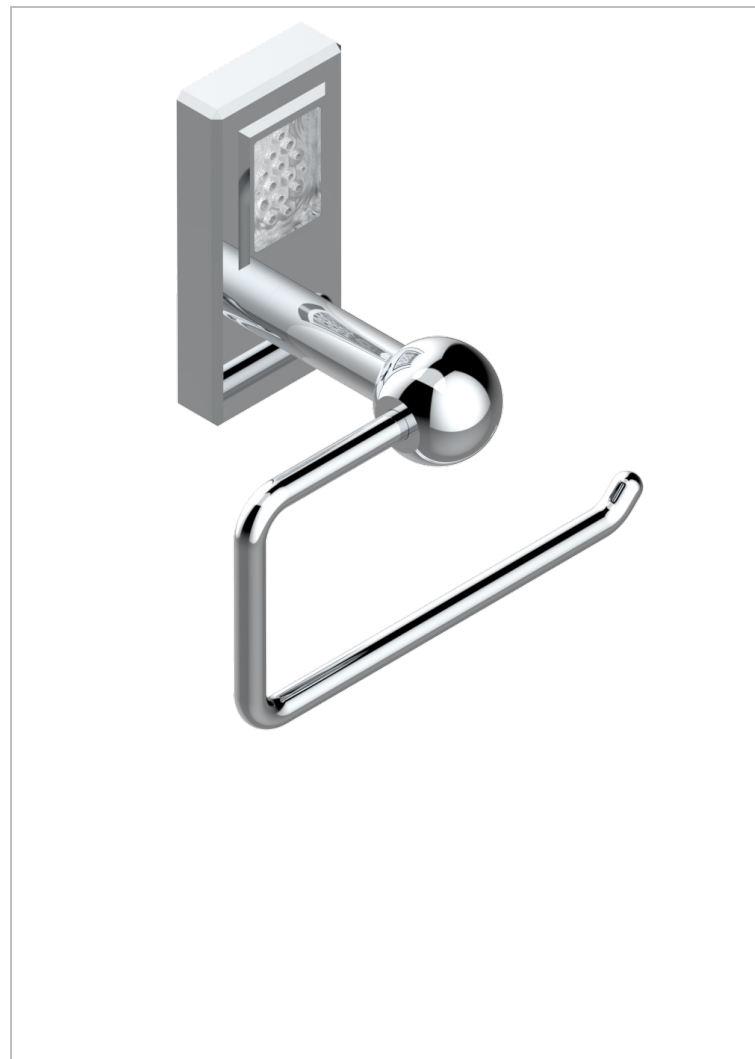

# METROPOLIS CLEAR CRYSTAL WITH LEVER HANDLES

A2B-538A

Toilet paper holder, single mount without cover

## CHARACTERISTIC

- Métropolis Clear crystal with lever handles
- Toilet paper holder, single mount without cover