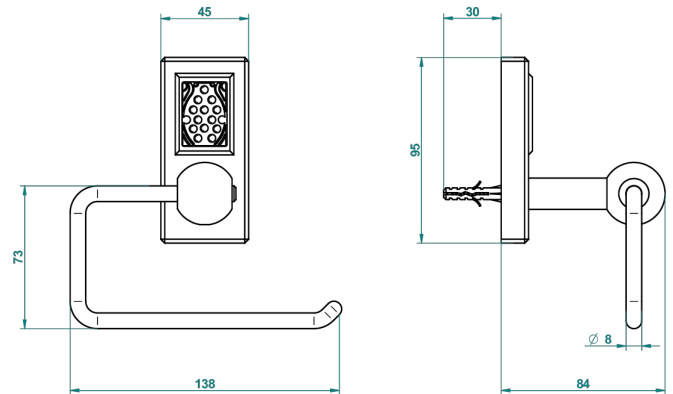

METROPOLIS CLEAR CRYSTAL

A2A-538A

Toilet paper holder, single mount without cover

THG®
PARIS

24286

22/02/2017

CHARACTERISTIC

- Métropolis Clear crystal
- Toilet paper holder, single mount without cover

AVAILABLE FINITIONS

Black ceram - D30
Blush PVD - H62
Brass color PVD - H49
Brown bronze color PVD - F33
Chrome polished - A02
Chrome polished / gold polished - G02

Gold color PVD - H52
Gold mat - F07
Gold polished - F01
Graphite PVD - H64
Matt Umber PVD - H67
Matt blush PVD - H60

Matt brass color PVD - H50
Matt brown bronze color PVD - F34
Matt chrome (American satin) - C02
Matt gold color PVD - H53
Matt graphite PVD - H65
Matt nickel (American satin) - C01

Matt nickel color PVD - H56
Nickel antique / Sovereign - H28
Nickel color PVD - H55
Nickel polished - B01
Soft gold - F30
Soft matt gold - F31

Umber PVD - H66