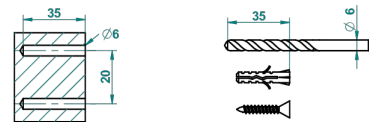

METROPOLIS CLEAR CRYSTAL

A2A-538A

Toilet paper holder, single mount without cover

THG®
PARIS

24286

22/02/2017

CHARACTERISTIC

- Métropolis Clear crystal
- Toilet paper holder, single mount without cover

AVAILABLE FINITIONS

Black ceram - D30
Blush PVD - H62
Brass color PVD - H49
Brown bronze color PVD - F33
Chrome polished - A02
Chrome polished / gold polished - G02

Gold color PVD - H52
Gold mat - F07
Gold polished - F01
Graphite PVD - H64
Matt Umber PVD - H67
Matt blush PVD - H60

Matt brass color PVD - H50
Matt brown bronze color PVD - F34
Matt chrome (American satin) - C02
Matt gold color PVD - H53
Matt graphite PVD - H65
Matt nickel (American satin) - C01

Matt nickel color PVD - H56
Nickel antique / Sovereign - H28
Nickel color PVD - H55
Nickel polished - B01
Soft gold - F30
Soft matt gold - F31

Umber PVD - H66