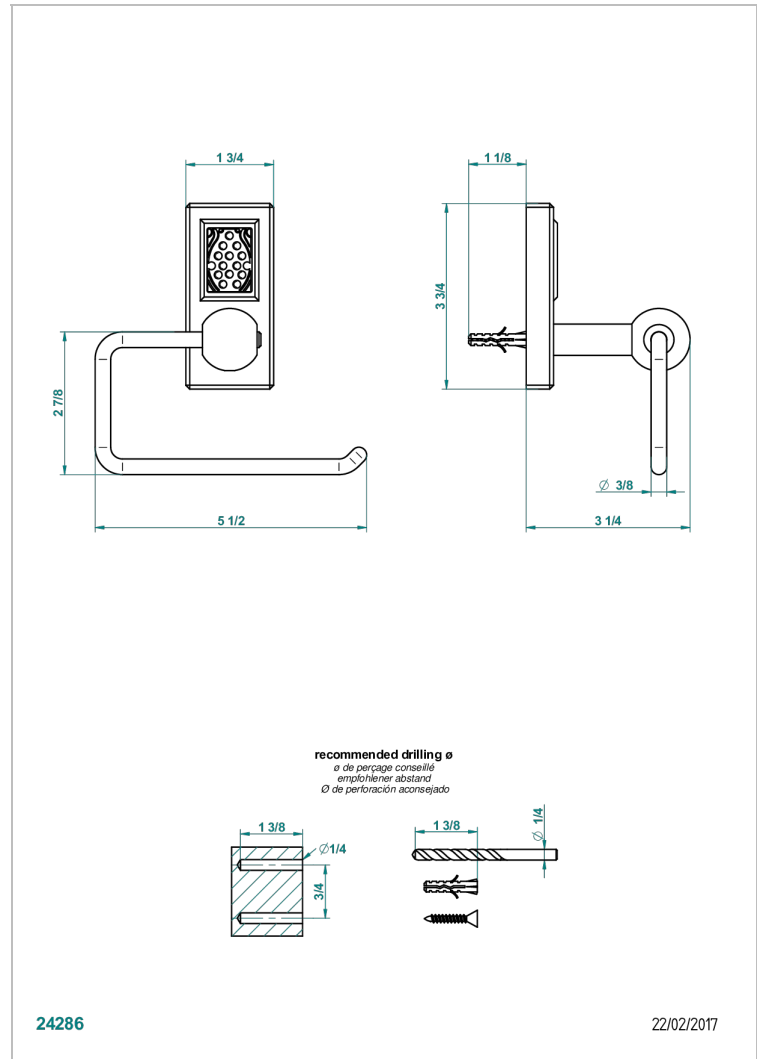

METROPOLIS CLEAR CRYSTAL

A2A-538A

Toilet paper holder, single mount without cover

CHARACTERISTIC

- Métropolis Clear crystal
- Toilet paper holder, single mount without cover

AVAILABLE FINITIONS

Black ceram - D30
 Blush PVD - H62
 Brass color PVD - H49
 Brown bronze color PVD - F33
 Chrome polished - A02
 Chrome polished / gold polished - G02

Matt nickel color PVD - H56
 Nickel antique / Sovereign - H28
 Nickel color PVD - H55
 Nickel polished - B01
 Soft gold - F30
 Soft matt gold - F31

Umber PVD - H66