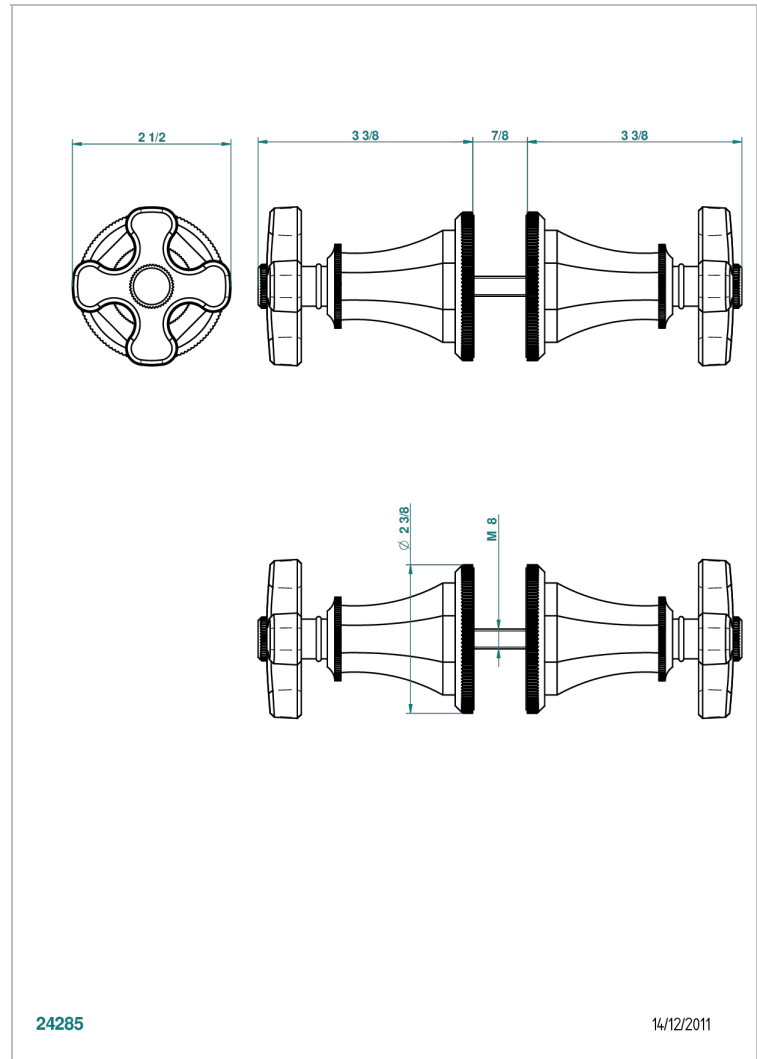

# ART DECO

A54-638V

Pair of large door knobs

## CHARACTERISTIC

- Art Déco
- Pair of large door knobs

## AVAILABLE FINITIONS

Antique nickel - H28  
Black ceram - D30  
Blush PVD - H62  
Brass color PVD - H49  
Brown bronze color PVD - F33  
Gold color PVD - H52

Graphite PVD - H64  
Lacquered light bronze - D01  
Matt Umber PVD - H67  
Matt blush PVD - H60  
Matt brass color PVD - H50  
Matt brown bronze color PVD - F34