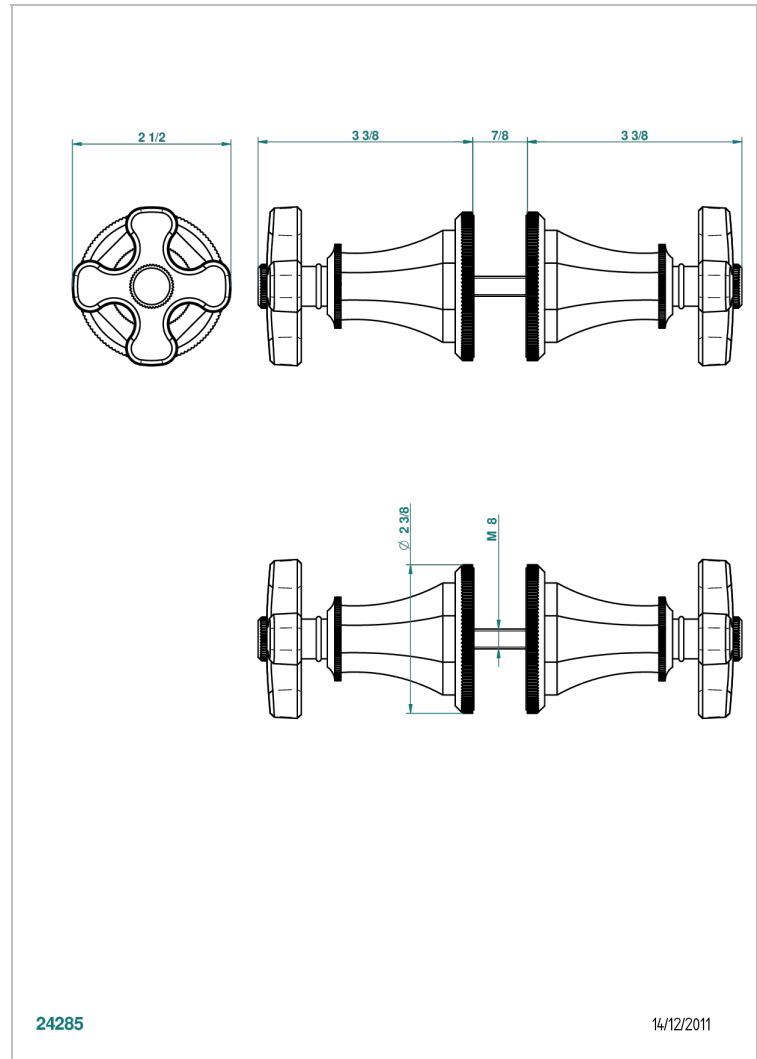

ART DECO

A54-638V

Pair of large door knobs

CHARACTERISTIC

- Art Déco
- Pair of large door knobs

AVAILABLE FINITIONS

Antique nickel - H28
Black ceram - D30
Blush PVD - H62
Brass color PVD - H49
Brown bronze color PVD - F33
Gold color PVD - H52