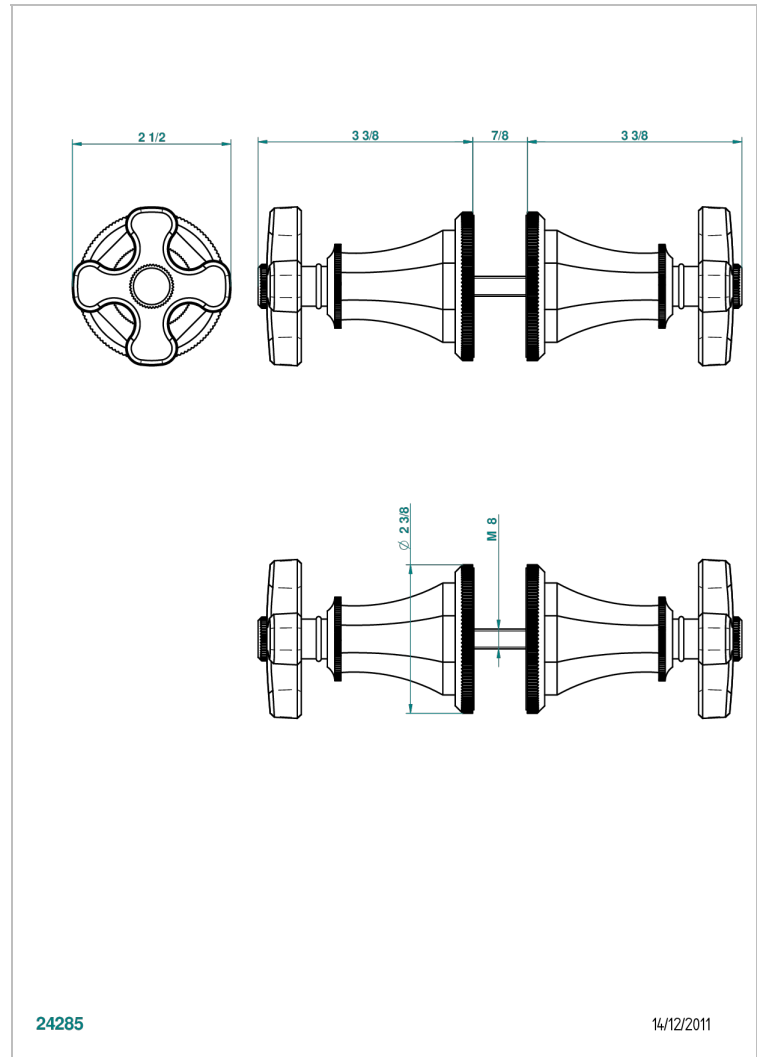

# ART DECO

A54-638V

Pair of large door knobs

## CHARACTERISTIC

- Art Déco
- Pair of large door knobs