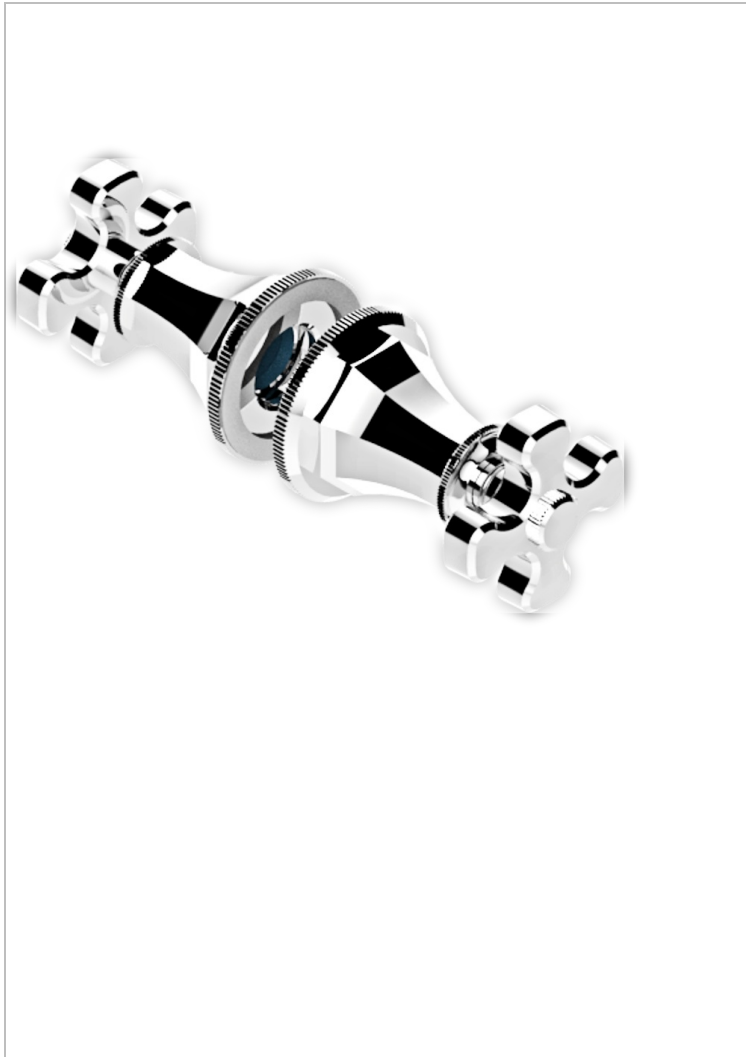

# ART DECO

A54-638V

Pair of large door knobs

## CHARACTERISTIC

- Art Déco
- Pair of large door knobs

## AVAILABLE FINITIONS

Antique nickel - H28  
Black ceram - D30  
Blush PVD - H62  
Brass color PVD - H49  
Brown bronze color PVD - F33  
Gold color PVD - H52

Graphite PVD - H64  
Lacquered light bronze - D01  
Matt Umber PVD - H67  
Matt blush PVD - H60  
Matt brass color PVD - H50  
Matt brown bronze color PVD - F34

Soft gold - F30  
Soft matt gold - F31  
Umber PVD - H66  
Varnished matt antique red copper (color finish) - H07