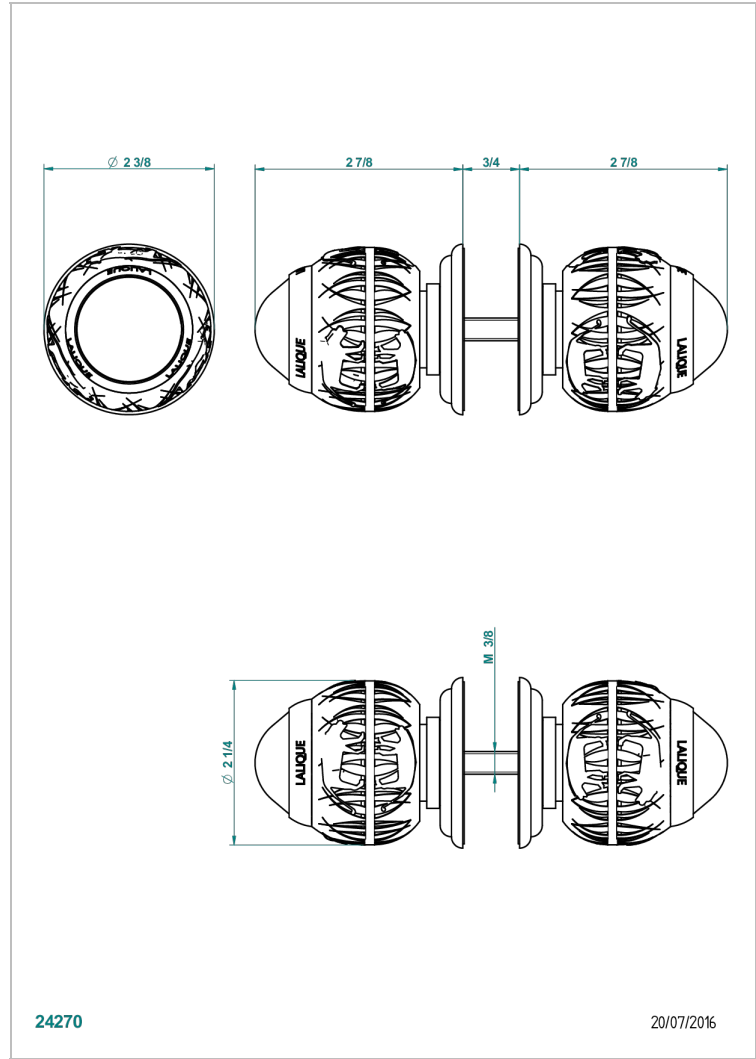

PANTHERE CLEAR CRYSTAL

A2H-638V

Pair of large door knobs

THG[®]
PARIS

24270

20/07/2016

CHARACTERISTIC

- Panthère Clear crystal
- Pair of large door knobs