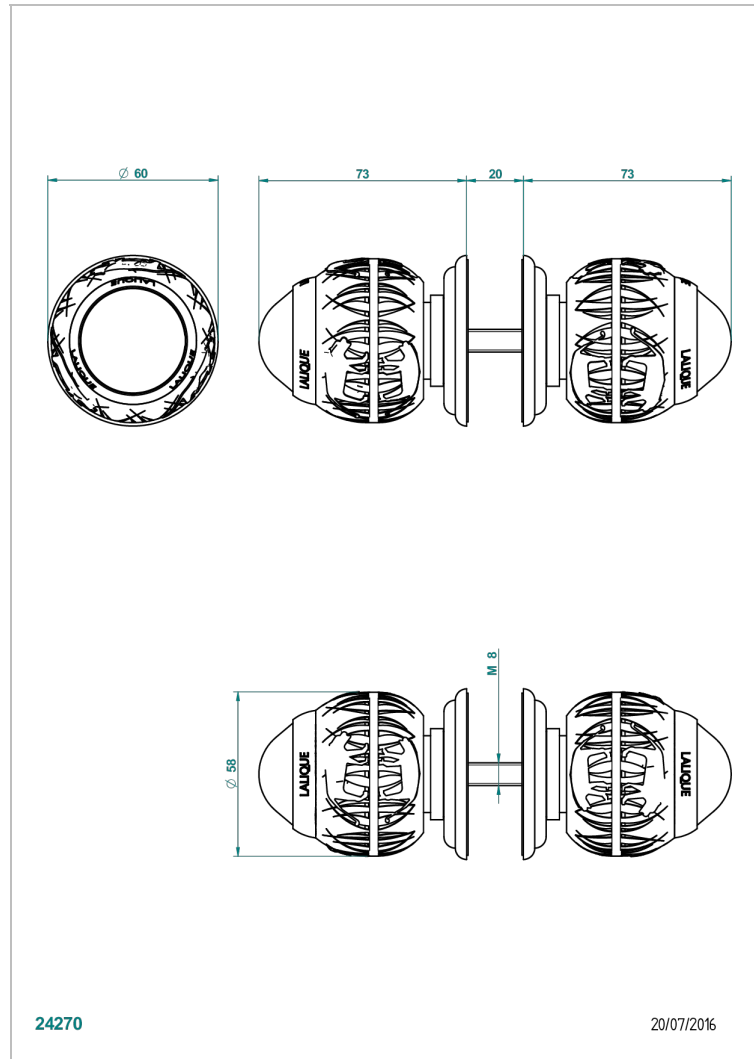

PANTHERE CLEAR CRYSTAL

A2H-638V

Pair of large door knobs

THG[®]
PARIS

24270

20/07/2016

CHARACTERISTIC

- Panthère Clear crystal
- Pair of large door knobs

AVAILABLE FINITIONS

Antique nickel - H28
Black ceram - D30
Blush PVD - H62
Brass color PVD - H49
Brown bronze color PVD - F33
Gold color PVD - H52

Graphite PVD - H64
Lacquered light bronze - D01
Matt Umber PVD - H67
Matt blush PVD - H60
Matt brass color PVD - H50
Matt brown bronze color PVD - F34