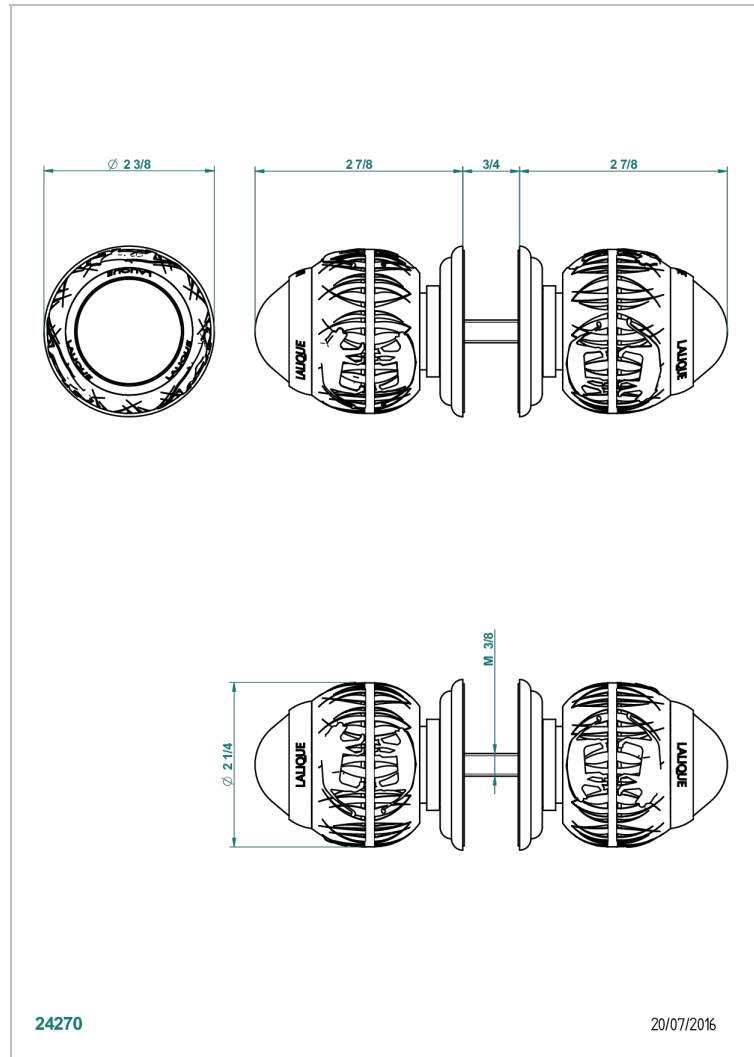

PANTHERE CLEAR CRYSTAL

A2H-638V

Pair of large door knobs

THG[®]
PARIS

24270

20/07/2016

CHARACTERISTIC

- Panthère Clear crystal
- Pair of large door knobs

AVAILABLE FINITIONS

Antique nickel - H28
Black ceram - D30
Blush PVD - H62
Brass color PVD - H49
Brown bronze color PVD - F33
Gold color PVD - H52

Graphite PVD - H64
Lacquered light bronze - D01
Matt Umber PVD - H67
Matt blush PVD - H60
Matt brass color PVD - H50
Matt brown bronze color PVD - F34