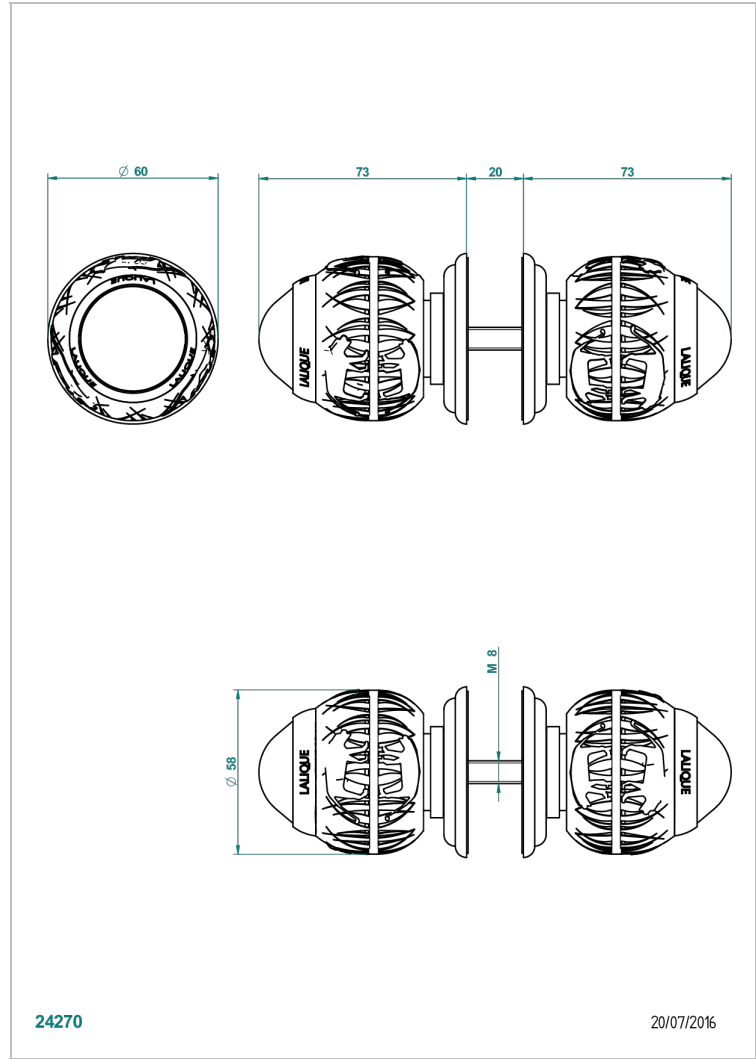

PANTHERE CLEAR CRYSTAL

A2H-638V

Pair of large door knobs

THG[®]
PARIS

24270

20/07/2016

CHARACTERISTIC

- Panthère Clear crystal
- Pair of large door knobs

AVAILABLE FINITIONS

Antique nickel - H28
Black ceram - D30
Blush PVD - H62
Brass color PVD - H49
Brown bronze color PVD - F33
Gold color PVD - H52

Graphite PVD - H64
Lacquered light bronze - D01
Matt Umber PVD - H67
Matt blush PVD - H60
Matt brass color PVD - H50
Matt brown bronze color PVD - F34