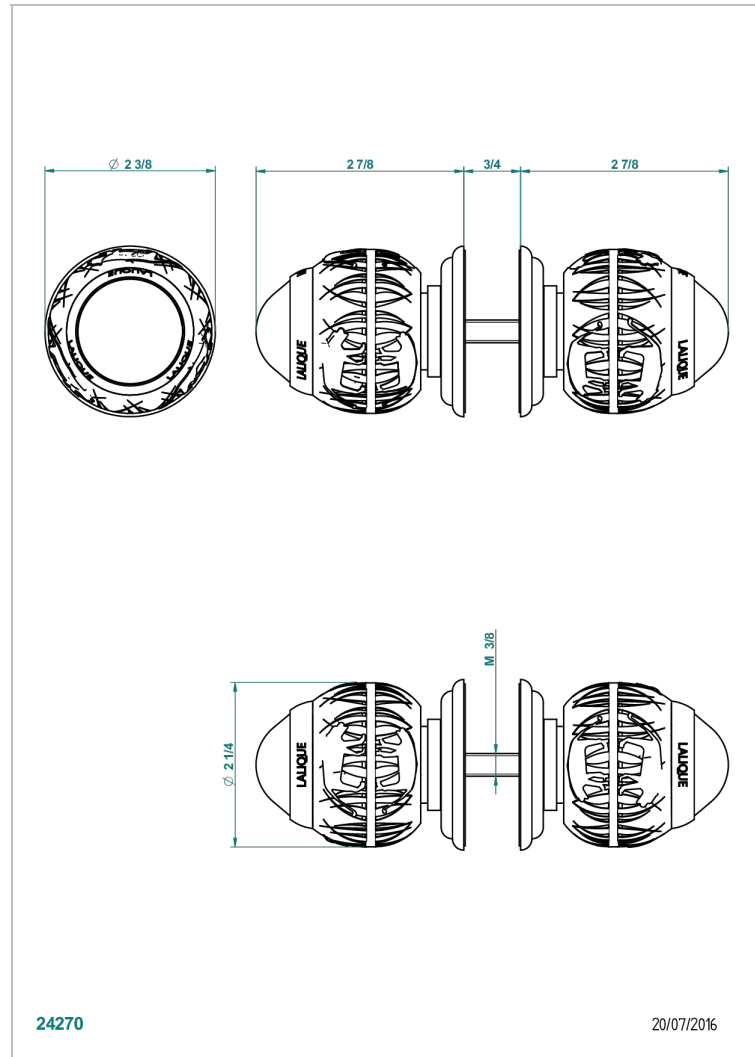

PANTHERE CLEAR CRYSTAL

A2H-638V

Pair of large door knobs

THG[®]
PARIS

CHARACTERISTIC

- Panthère Clear crystal
- Pair of large door knobs

AVAILABLE FINITIONS

Antique nickel - H28
Black ceram - D30
Blush PVD - H62
Brass color PVD - H49
Brown bronze color PVD - F33
Gold color PVD - H52