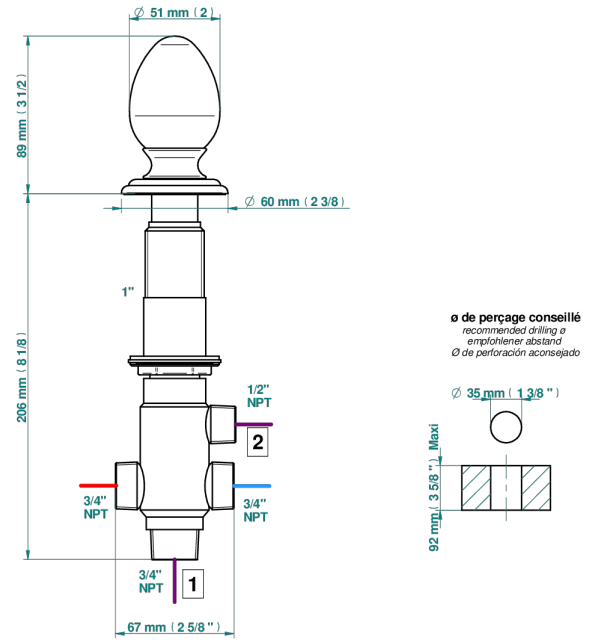

# VENICE

A2E-50/4/VG

Rim mounted 4 way diverter : 2 inlets and 2 outlets

24263

30/01/2024

## CHARACTERISTIC

- Venice
- Rim mounted 4 way diverter : 2 inlets and 2 outlets