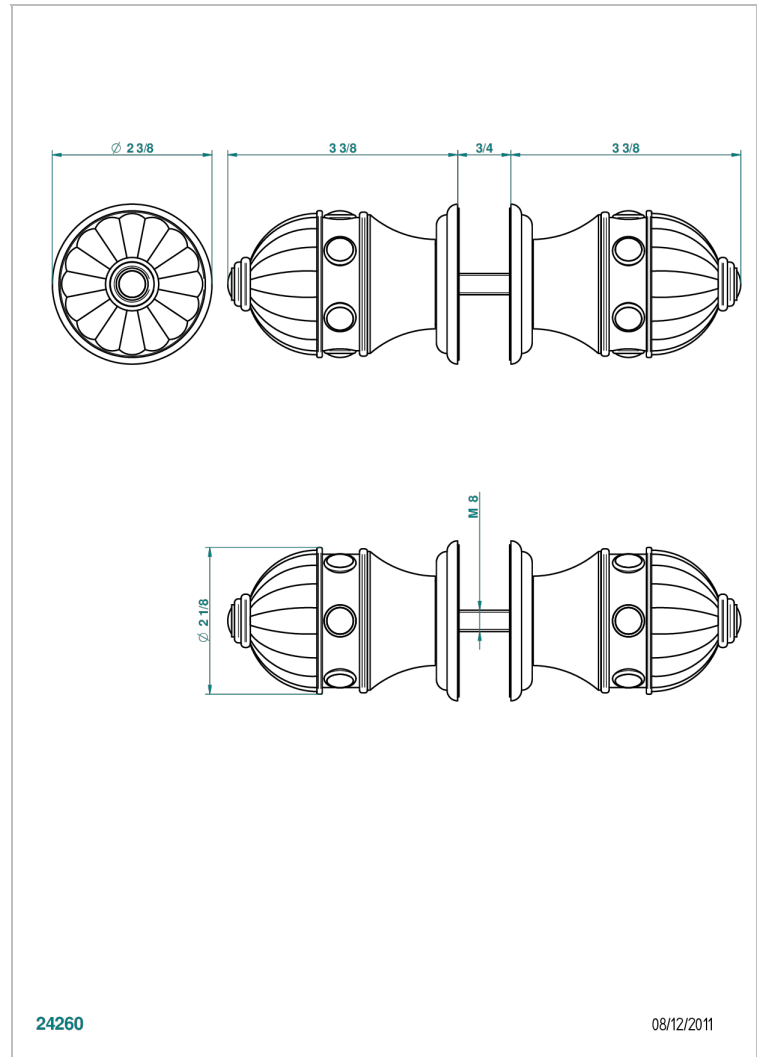

CHEVERNY MALACHITE

A1S-638V

Pair of large knobs

THG[®]
PARIS

CHARACTERISTIC

- Cheverny Malachite
- Pair of large knobs

AVAILABLE FINITIONS

Black ceram - D30
Blush PVD - H62
Brass color PVD - H49
Brown bronze color PVD - F33
Chrome polished - A02
Chrome polished / gold polished - G02