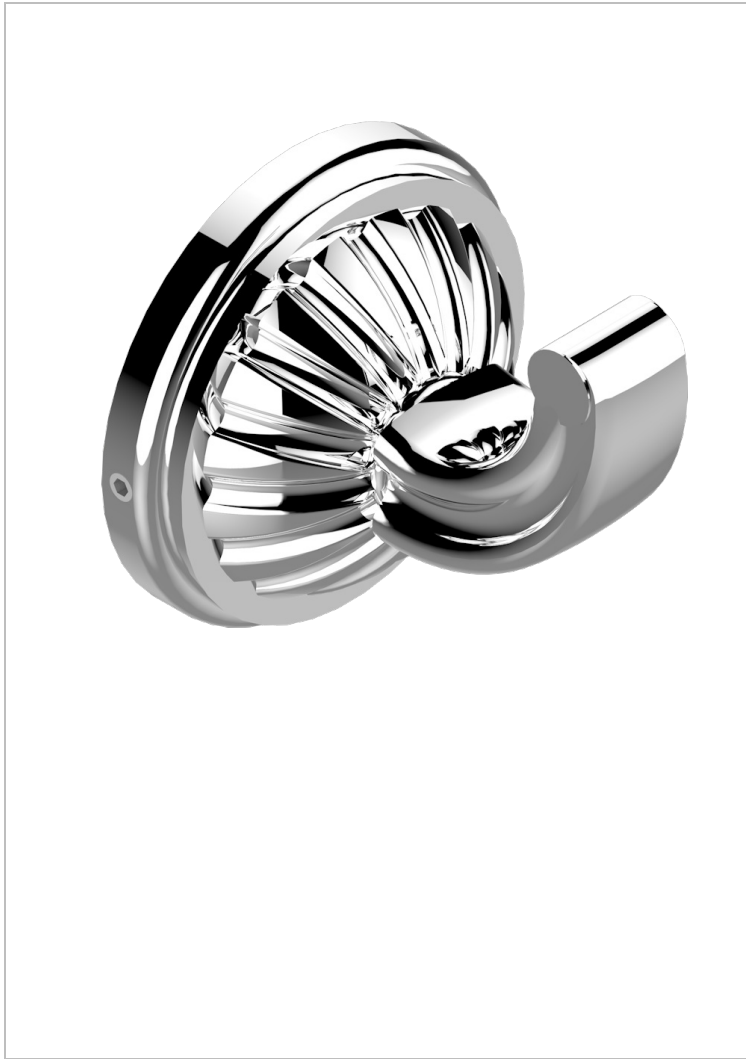

MANDARINE METAL

U1A-508

Robe hook single small

THG[®]
PARIS

CHARACTERISTIC

- Mandarin Metal
- Robe hook single small

AVAILABLE FINITIONS

Black ceram - D30
Blush PVD - H62
Brass color PVD - H49
Brown bronze color PVD - F33
Chrome polished - A02
Chrome polished / gold polished - G02

Copper antique matt, coated - H07
Gold color PVD - H52
Gold mat - F07
Gold polished - F01
Graphite PVD - H64
Light coated bronze - D01

Matt Umber PVD - H67
Matt blush PVD - H60
Matt brass color PVD - H50
Matt brown bronze color PVD - F34
Matt chrome (American satin) - C02
Matt gold color PVD - H53

Matt graphite PVD - H65
Matt nickel (American satin) - C01
Matt nickel color PVD - H56
Nickel antique / Sovereign - H28
Nickel color PVD - H55
Nickel polished - B01

Soft gold - F30
Soft matt gold - F31
Umber PVD - H66