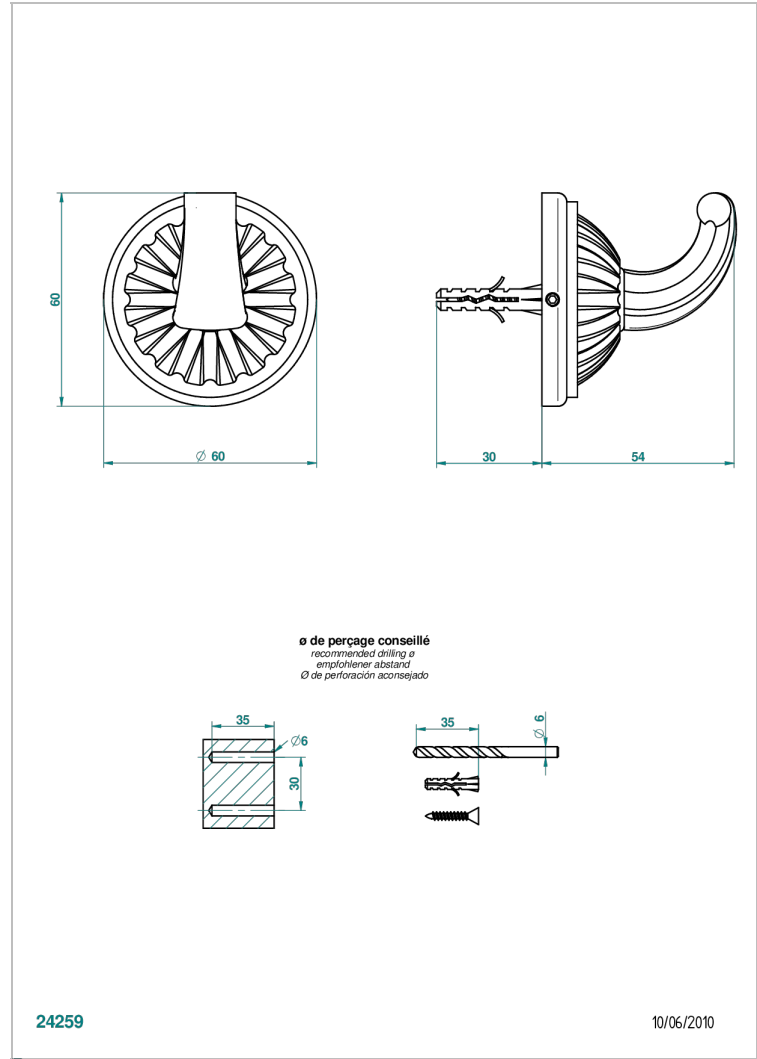

MANDARINE METAL

U1A-508

Robe hook single small

THG[®]
PARIS

CHARACTERISTIC

- Mandarin Metal
- Robe hook single small

AVAILABLE FINITIONS

Black ceram - D30
Blush PVD - H62
Brass color PVD - H49
Brown bronze color PVD - F33
Chrome polished - A02
Chrome polished / gold polished - G02