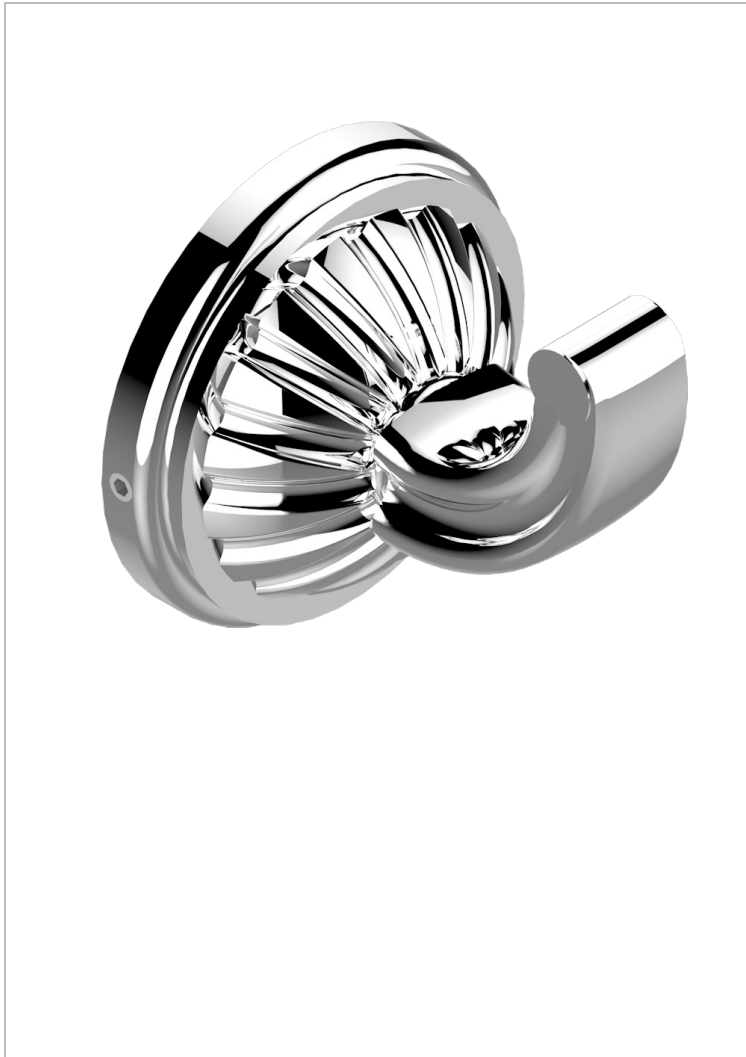

# MANDARINE METAL

U1A-508

Robe hook single small

THG<sup>®</sup>  
PARIS

## CHARACTERISTIC

- Mandarin Metal
- Robe hook single small

## AVAILABLE FINITIONS

Black ceram - D30  
Blush PVD - H62  
Brass color PVD - H49  
Brown bronze color PVD - F33  
Chrome polished - A02  
Chrome polished / gold polished - G02

Copper antique matt, coated - H07  
Gold color PVD - H52  
Gold mat - F07  
Gold polished - F01  
Graphite PVD - H64  
Light coated bronze - D01