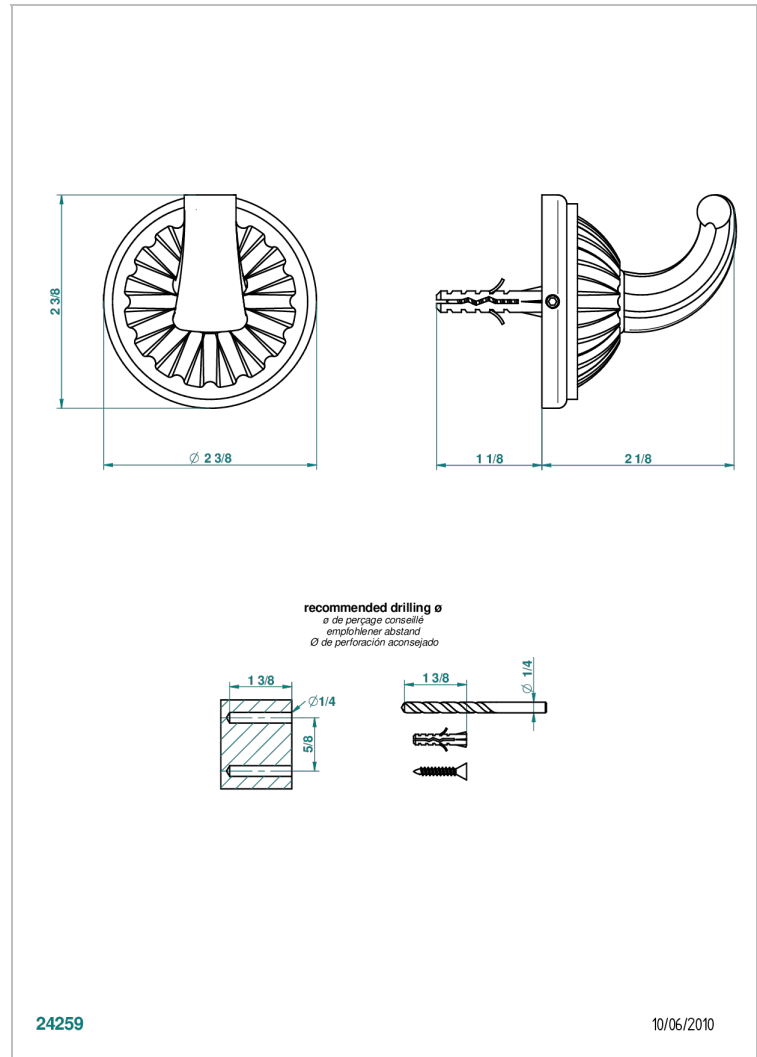

# MANDARINE METAL

U1A-508

Robe hook single small

THG<sup>®</sup>  
PARIS

## CHARACTERISTIC

- Mandarin Metal
- Robe hook single small