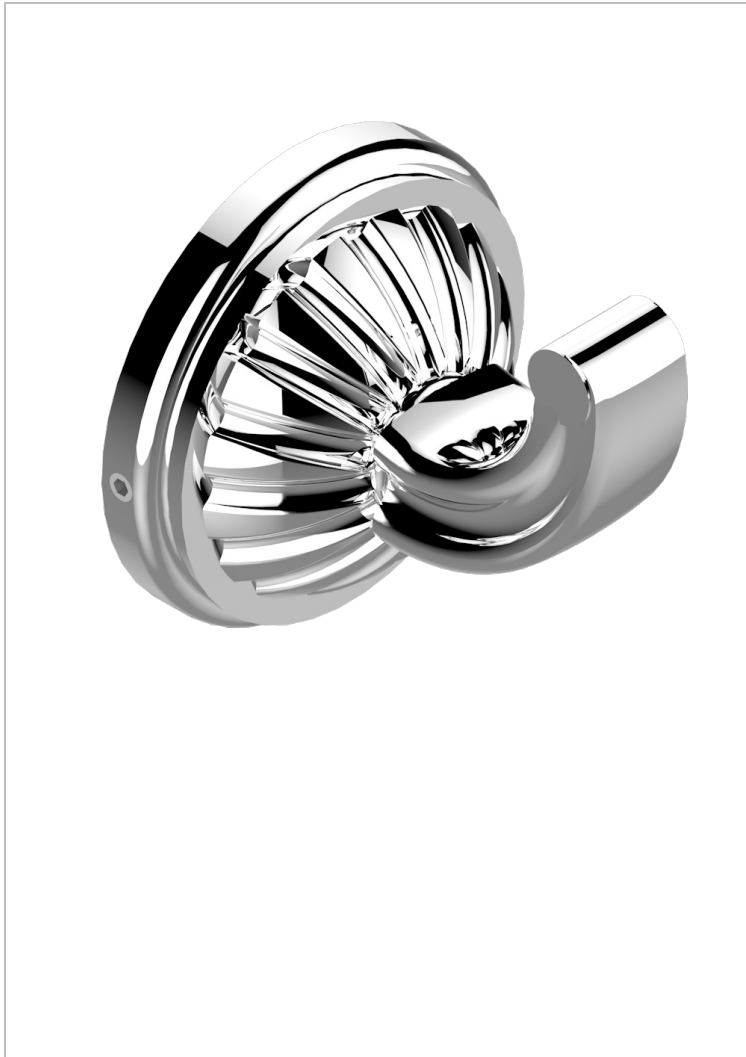

MANDARINE METAL

U1A-508

Single robe hook

THG[®]
PARIS

CHARACTERISTIC

- Mandarin Metal
- Single robe hook

AVAILABLE FINITIONS

Antique nickel - H28
Black ceram - D30
Blush PVD - H62
Brass color PVD - H49
Brown bronze color PVD - F33
Gold color PVD - H52

Graphite PVD - H64
Lacquered light bronze - D01
Matt Umber PVD - H67
Matt blush PVD - H60
Matt brass color PVD - H50
Matt brown bronze color PVD - F34

Matt chrome - C02
Matt gold - F07
Matt gold color PVD - H53
Matt graphite PVD - H65
Matt nickel (color finish) - C01
Matt nickel color PVD - H56

Nickel color PVD - H55
Polished chrome (color finish) - A02
Polished chrome / Polished gold (color finish) - G02
Polished gold (color finish) - F01
Polished nickel - B01
Soft gold - F30

Soft matt gold - F31
Umber PVD - H66
Varnished matt antique red copper (color finish) - H07