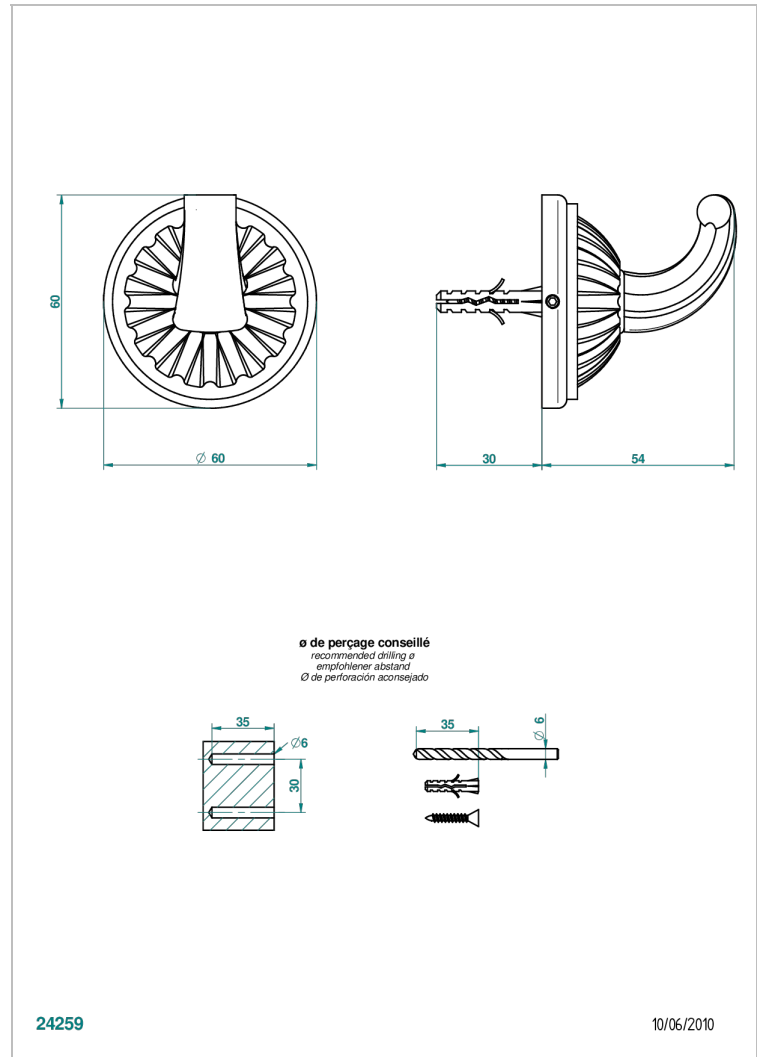

MANDARINE METAL

U1A-508

Single robe hook

THG[®]
PARIS

CHARACTERISTIC

- Mandarin Metal
- Single robe hook

AVAILABLE FINITIONS

Antique nickel - H28
Black ceram - D30
Blush PVD - H62
Brass color PVD - H49
Brown bronze color PVD - F33
Gold color PVD - H52

Nickel color PVD - H55
Polished chrome (color finish) - A02
Polished chrome / Polished gold (color finish) - G02
Polished gold (color finish) - F01
Polished nickel - B01
Soft gold - F30

Soft matt gold - F31
Umber PVD - H66
Varnished matt antique red copper (color finish) - H07