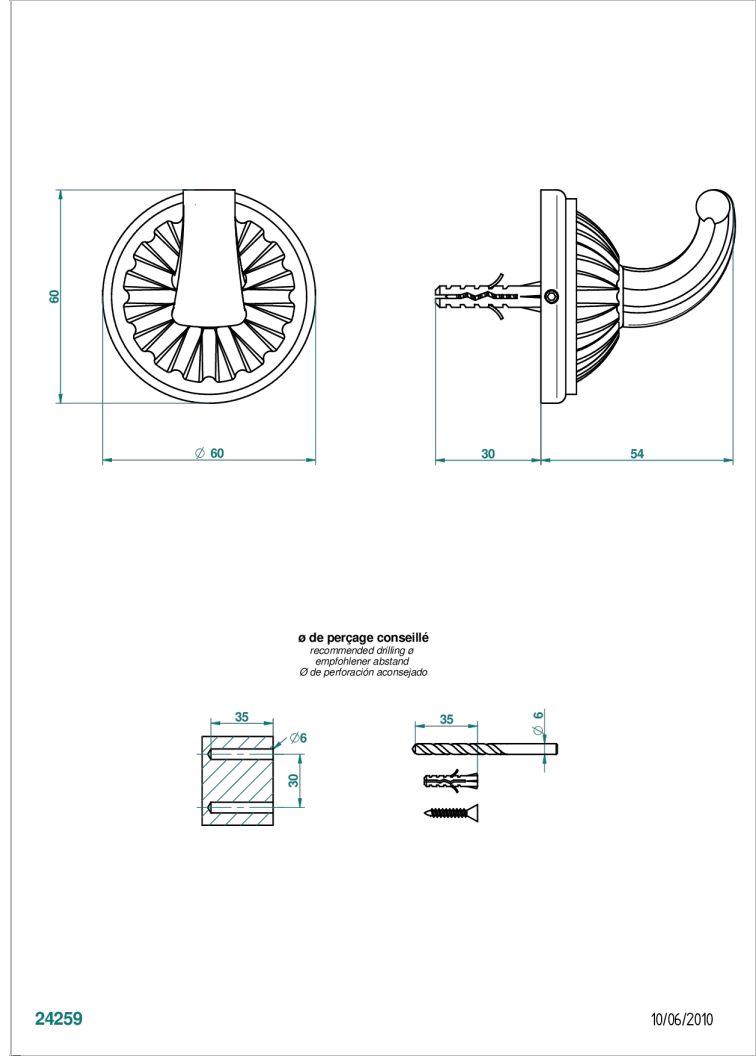

MANDARINE METAL

U1A-508

Single robe hook

THG[®]
PARIS

24259

10/06/2010

CHARACTERISTIC

- Mandarin Metal
- Single robe hook