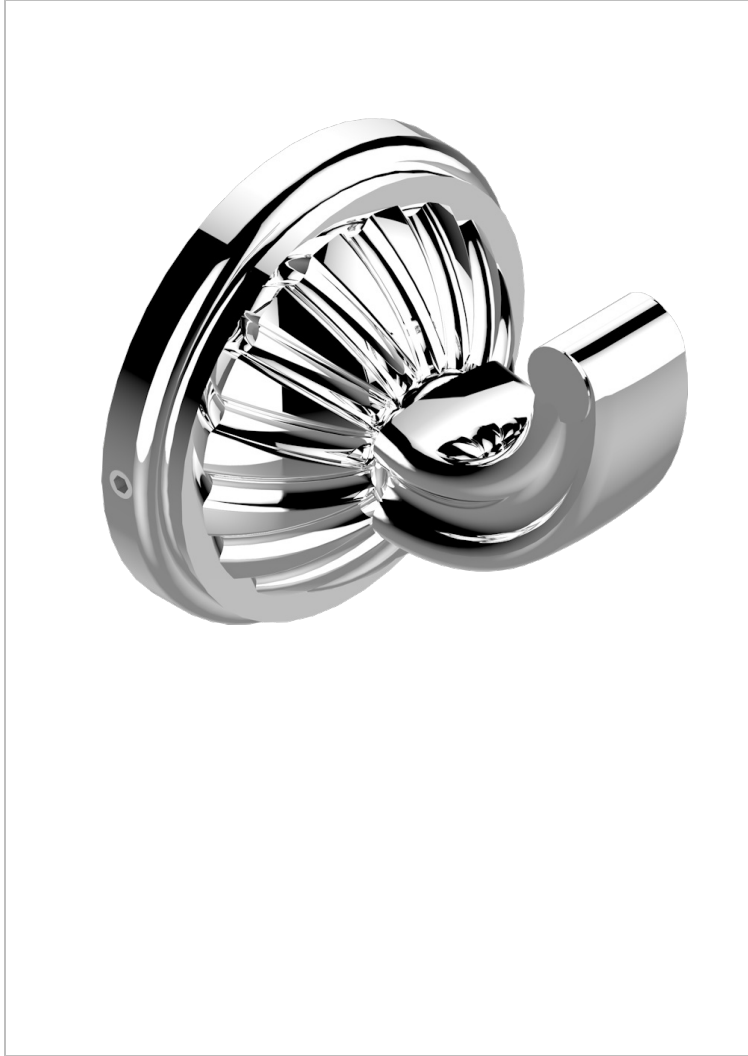

MANDARINE METAL

U1A-508

Single robe hook

THG[®]
PARIS

24259

10/06/2010

CHARACTERISTIC

- Mandarin Metal
- Single robe hook

AVAILABLE FINITIONS

Antique nickel - H28
Black ceram - D30
Blush PVD - H62
Brass color PVD - H49
Brown bronze color PVD - F33
Gold color PVD - H52

Graphite PVD - H64
Lacquered light bronze - D01
Matt Umber PVD - H67
Matt blush PVD - H60
Matt brass color PVD - H50
Matt brown bronze color PVD - F34

Matt chrome - C02
Matt gold - F07
Matt gold color PVD - H53
Matt graphite PVD - H65
Matt nickel (color finish) - C01
Matt nickel color PVD - H56

Nickel color PVD - H55
Polished chrome (color finish) - A02
Polished chrome / Polished gold (color finish) - G02
Polished gold (color finish) - F01
Polished nickel - B01
Soft gold - F30

Soft matt gold - F31
Umber PVD - H66
Varnished matt antique red copper (color finish) - H07